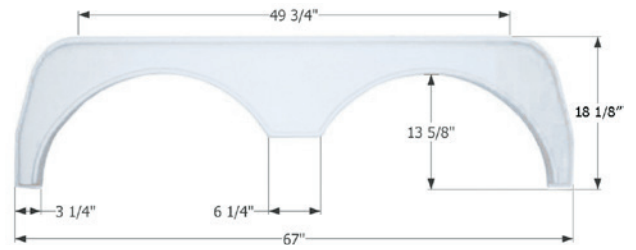

00389 Colonial White

00390 Polar White

12835 Black

ICON Tandem Fender Skirt **FS400**

Universal replacement to fit by dimension.
63 3/4" x 10 1/2"

00407 Colonial White

00408 Polar White

ICON Tandem Fender Skirt **FS500**