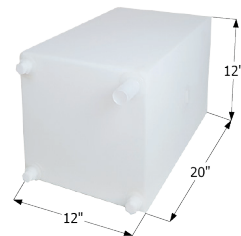

Fresh Water Tank **WT2470**

20" x 12" x 12" - 12 US Gallon Capacity.

- **12504** Tank Only
- **12734** Tank w/ 1/2" FPT (3), 1 1/4" Filler Boss (1)