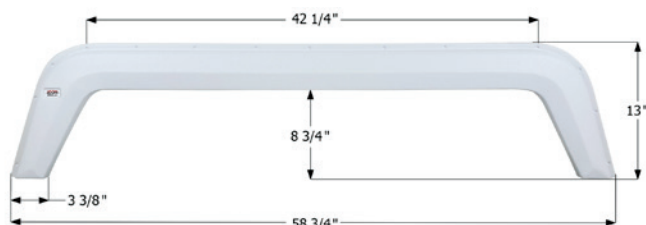

Dutchmen Tandem Fender Skirt **FS1767**

Fits various Dutchmen brands including: AeroLite.
58 3/4" x 13"

01767 Polar White

14708 Black