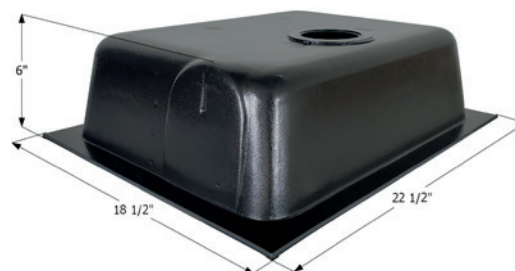

Bottom Drain HT630A-BD

22 1/2" x 18 1/2" x 6" - 8 US Gallon Capacity.

00436 Tank w/ 3" Threaded Fitting Installed