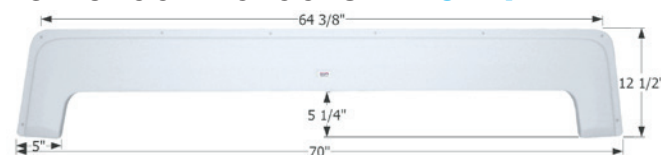

Thor Tandem Fender Skirt **FS2142**

Fits various Thor brands including: Citation.
70" x 12 1/2"

12142 Polar White