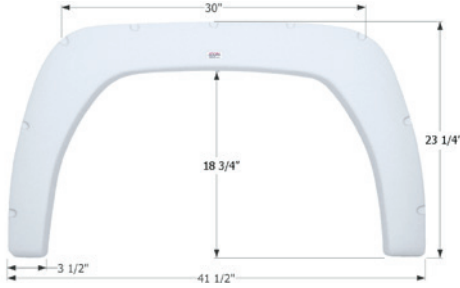

12818 Polar White (Unpainted)

Fleetwood Single Fender Skirt **FS1954**

Fits various Fleetwood brands including: Bounder.
46 1/4" x 30 7/8"

01954 Polar White

01955 Metallic Bronze

Fleetwood Single Fender Skirt **FS2012**