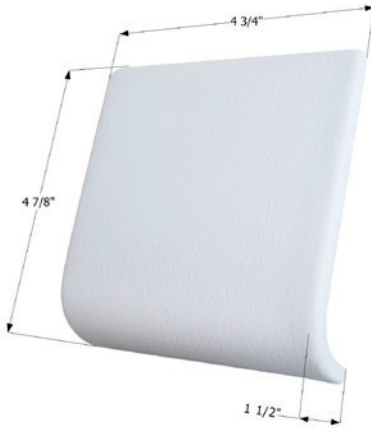

Slide-Out Corner Trim, Curved, Dutchmen

NEW

Fits various RVs including: Dutchmen Grand Junction. Includes a strong adhesive tape for attachment. 4 3/4" x 4 7/8"

12918 Polar White