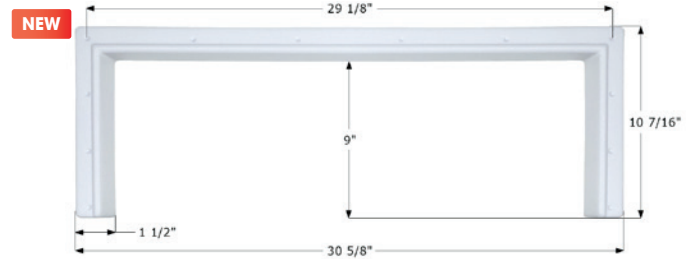

3 Piece Step Trim

Fits various steps, including Sunnybrook brands. This Step Trim is designed to be trimmable in height. 30 3/4" x 18 1/4"

14388 Taupe

14412 Polar White

Entry Door Step Trim

Universal replacement to fit by dimension. 30 5/8" x 10 7/16"