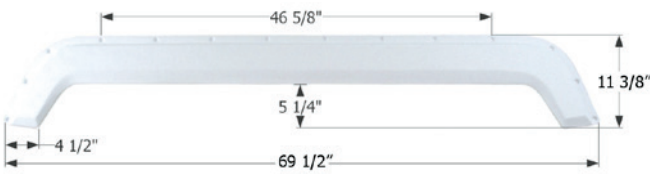

Fleetwood Tandem Fender Skirt FS745

Fits various Fleetwood brands including: Wilderness, Prowler.
69 1/2" x 11 3/8"

01627 Polar White