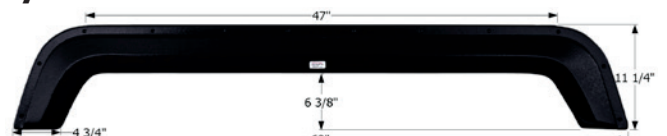

Skyline Tandem Fender Skirt **FS2265**

Fits various Layton brands including: Skyline Nomad.

70 5/8" x 11 1/8"

12265 Polar White

Skyline Tandem Fender Skirt **FS2331**

Fits various Skyline brands including: Nomad.