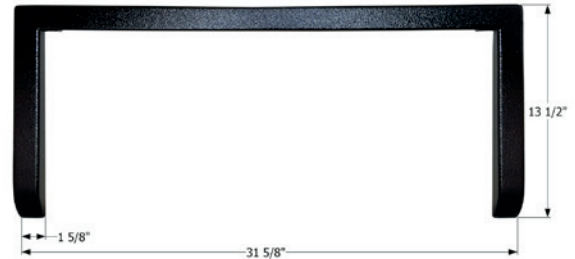

Entry Door Step Trim

Universal replacement to fit by dimension. 31 5/8" x 13 1/2"

12880 Black

14397 Polar White