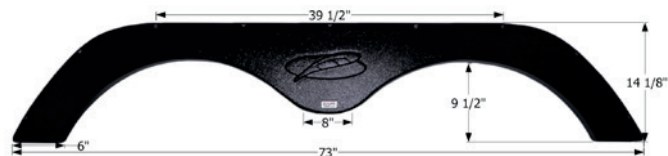

R-Vision Tandem Fender Skirt **FS2411**

Fits various R-Vision brands.
73" x 14 1/8"

12411 Black