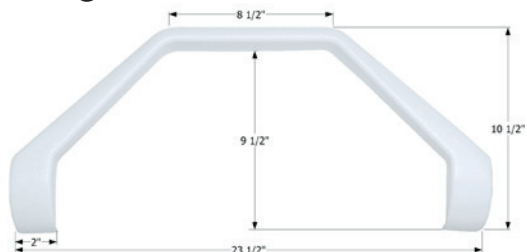

Jayco Single Fender Skirt **FS2593**

Fits various Jayco brand Pop up Campers. Jayco part number 0173266 and 150-564.
23 1/2" x 10 1/2"

12593 Polar White