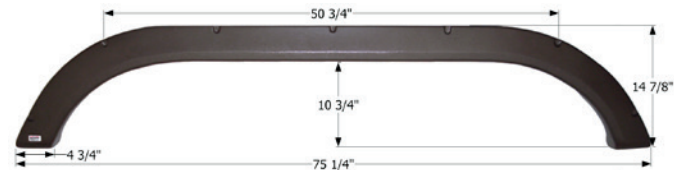

01690 Polar White

01691 Dark Grey

Dutchmen Tandem Fender Skirt FS2678

Fits various Dutchmen brands including: Aerolite.
82 3/4" x 15 3/4"

12678 Polar White

Evergreen RV Tandem Fender Skirt FS2588

Fits various Evergreen RV brands including: Lifestyle Luxury RV.
75 1/4" x 14 7/8"