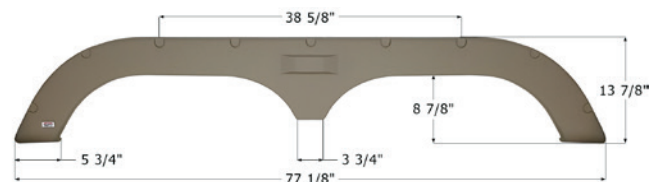

14441 Light Driftwood Metallic

Fleetwood Tandem Fender Skirt **FS735**

Fits various Fleetwood brands including: Prowler, Mallard.

68" x 12 5/8"

01644 Polar White

Fleetwood Tandem Fender Skirt **FS720**

Fits various Fleetwood brands including: Prowler, Prowler Regal, Regal, Redline Hyper Lite, Terry, Terry Quantum, Terry LX, Wilderness.