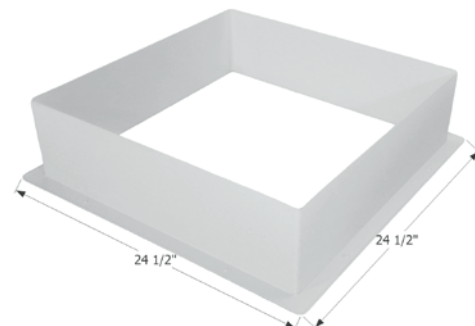

Skylight Inner Garnish **SL2222**

22" x 22" x 6 3/8"

12213	Polar White	Garnish for SL2222