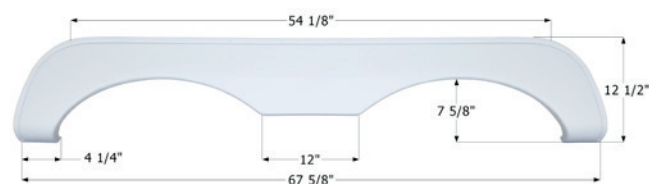

Mckenzie Tandem Fender Skirt **FS769**

Fits various Mckenzie and Holiday Rambler brands including: Starwood LX, Lakota, Medallion, Dune Chaser, Cascade, Alumascapes.
67 5/8" x 12 1/2"

01623 Taupe

01630 Polar White