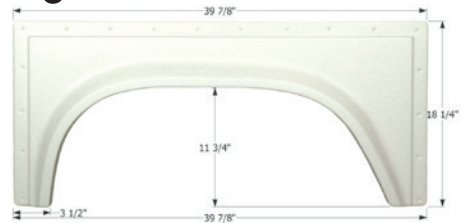

ICON Single Fender Skirt **FS381**

Universal replacement to fit by dimension.
39 7/8" x 18 1/4"

- **01617** Colonial White