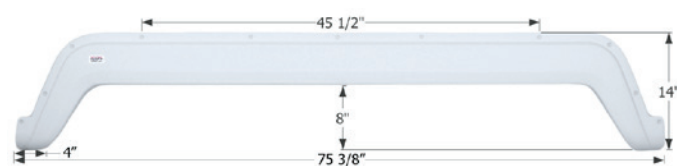

80 3/8" x 20 1/2"

01904 Polar White

Dutchmen Tandem Fender Skirt **FS1767**

Fits various Dutchmen brands including: AeroLite.
58 3/4" x 13"

01767 Polar White

14708 Black

Dutchmen Tandem Fender Skirt **FS2010**