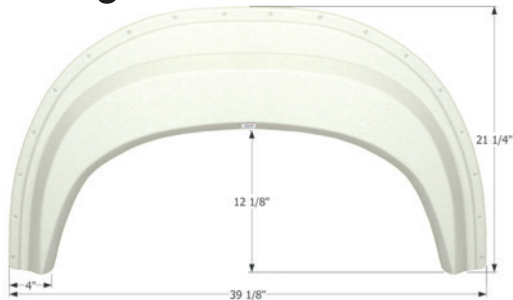

Frontier Single Fender Skirt **FS2301**

Fits various GMC Frontier brands.
39 1/8" x 21 1/4"

12301 Colonial White