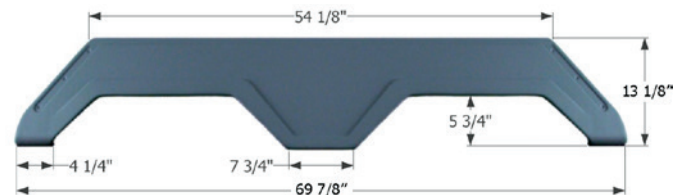

Glendale Tandem Fender Skirt **FS777**

Fits various Glendale brands including: Titanium.
69 7/8" x 13 1/8"

01635	Slate Grey
01650	Polar White
01721	Mauve Grey