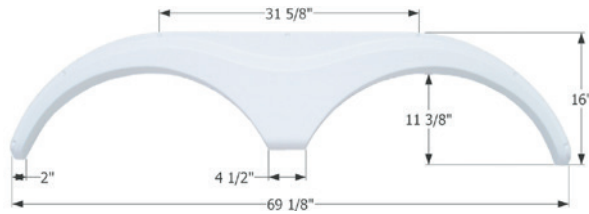

Heartland Tandem Fender Skirt **FS763**

Fits various Heartland brands including: Bighorn, Big Country, Cyclone, Landmark, Razor, Sundance, Trail Runner, Gateway.
69 1/8" x 16"

- **01615**   Polar White
- **12579**   Winchester Brown
- **14174**   Black
- **14273**   Champagne