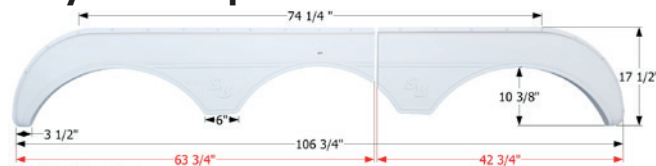

Sunnybrook Triple Fender Skirt **FS2660**

Fits various Sunnybrook brands. Slide out split is molded into the part. 1/4" Slide Gap included in the "F" dimension. Individual pieces are 63 3/4" & 42 3/4". Sunnybrook part number is FT131.
106 3/4" x 17 1/2"

12660 Polar White