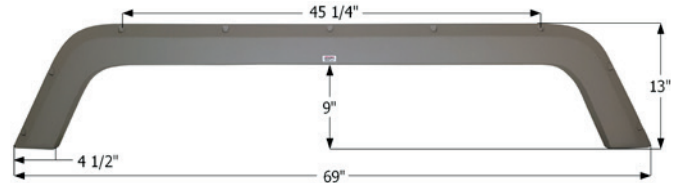

- 14096** Polar White

R-Vision Fender Skirt **FS2887**

Fits various R-Vision brands including: Trail Lite. 67 1/2" x 9 1/8"

- 12887** Taupe

R-Vision Fender Skirt **FS4010**

Fits various R-Vision brands including: Trail Harbor. 69" x 13"