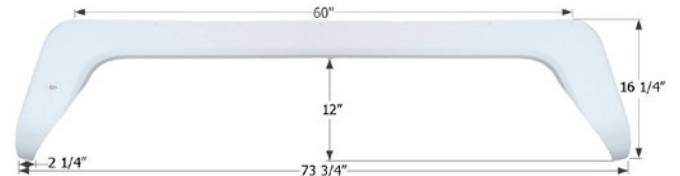

FS1787

Fits various Thor brands including: Vortex. 73 3/4" x 16 1/4"

01787 Polar White

Thor Tandem Fender Skirt

FS1822

Fits various Thor brands including: Dutchmen, AeroLite, Scamper, Kodiak. 67 1/2" x 13 1/4"