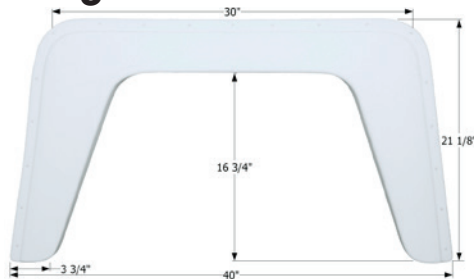

Damon Single Fender Skirt **FS4261**

NEW

Fits various Damon brands including: Intruder.
41 1/2" x 26 1/4"

14261 Polar White (Unpainted)

Damon Single Fender Skirt **FS2684**

Fits various Damon brands including: Ultra Sport.
40" x 21 1/8"