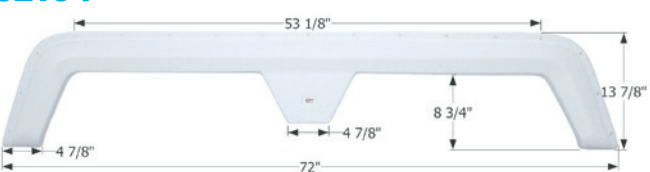

Kaddy Kruiser Tandem Fender Skirt FS2134

Fits various Kaddy Kruiser brands including: Summer Suite. Also fits various McKenzie brands including: Lakota, Starwood.
72" x 13 7/8"

- **12134** Polar White