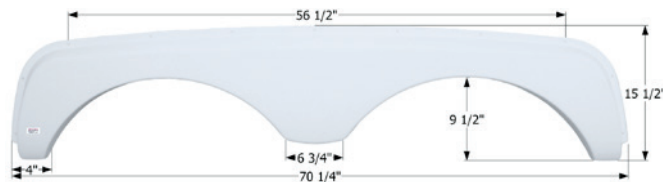

Sunnybrook Tandem Fender Skirt

FS2627

Fits various Sunnybrook & Winnebago brands.

70 1/4" x 15 1/2"

12627 Polar White