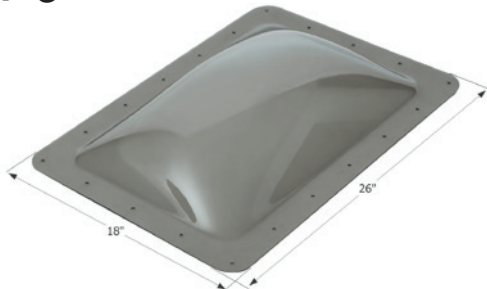

Dome Dimension: 30" x 14" x 4"
 Flange Dimension: 34" x 18" (2" width)

- | | |
|--------------|-------|
| 01848 | Clear |
| 01849 | White |
| 12117 | Smoke |

RV Skylight **SL1422**

Dome Dimension: 22" x 14" x 4"
 Flange Dimension: 26" x 18" (2" width)