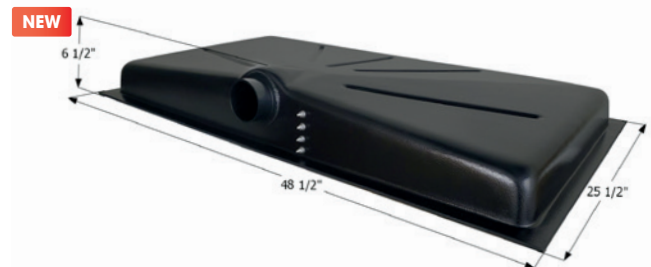

Center Side Drain HT600A-SD

48 1/2" x 25 1/2" x 6 1/2" - 18 US Gallon Capacity.

14306 Tank w/ 3" Spigot & Sensors Installed