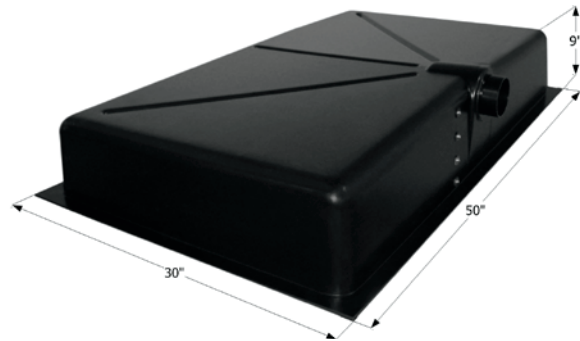

Center Side Drain **HT138-SD**

50" x 30" x 9" - 44 US Gallon Capacity.

12423 Tank w/ 3" Spigot & Sensors Installed