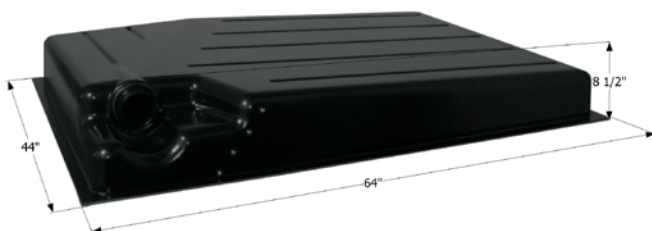

Recessed Drain HT499-RE

64" x 44" x 8 1/2" - 76 US Gallon Capacity.

12428 Tank w/ 3" Spigot & Sensors Installed