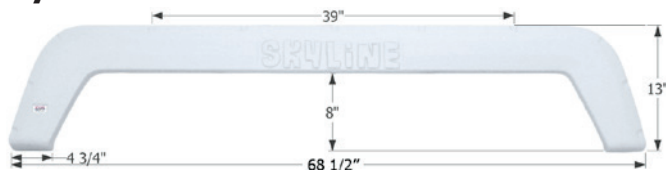

Skyline Tandem Fender Skirt **FS1933**

Fits various Layton brands including: Skyline.

68 1/2" x 13"

01933 Polar White

01934 Light Grey