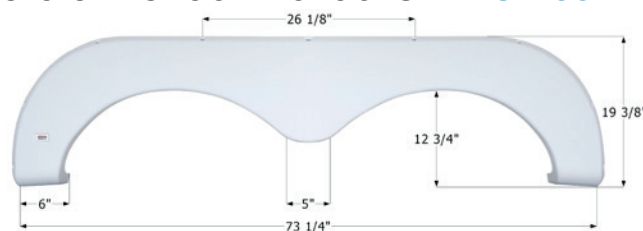

01699 Polar White

01700 Metallic Grey

Skyline Tandem Fender Skirt **FS2911**

Fits various Skyline brands including: Mountain View.
73 1/2" x 16 1/8"

12911 Polar White

Starcraft Tandem Fender Skirt **FS1736**