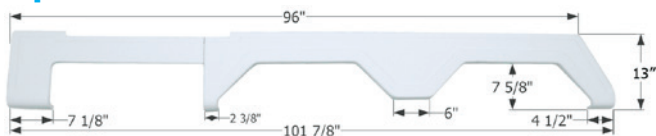

Glendale Tandem Fender Skirt **FS1762** Step Trim

Fits various Glendale brands including: Titanium. These fender skirts fit certain models of Glendale Titanium 5th wheels that included the step trim & fender in one part. Our replacement has 2 parts, that snap together where the fender & the step trim meet.

101 7/8" x 13"

01762 Polar White

01763 Mauve Grey

01768 Slate Grey