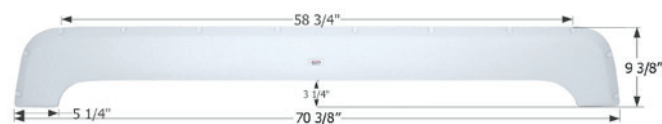

01788 Polar White

01789 Champagne

Dutchmen Tandem Fender Skirt **FS2109**

Fits various Dutchmen brands including: the Dutchmen Classic.

70 3/8" x 9 3/8"

12109 Polar White

Dutchmen Tandem Fender Skirt **FS1813**