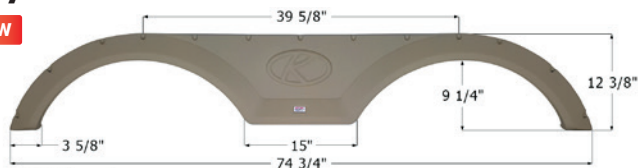

12916 Copper Rose Metallic

Keystone Tandem Fender Skirt **FS4175**

Fits various Keystone brands including: Montana.
75 3/4" x 13"

14175 Driftwood

14324 Polar White

Keystone Tandem Fender Skirt **FS4385**

NEW