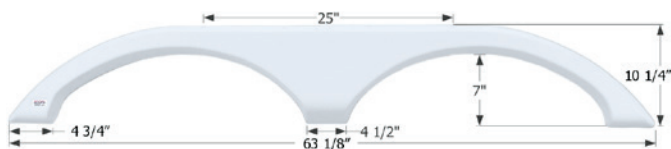

Fleetwood Tandem Fender Skirt **FS1815**

Fits various Fleetwood brands including: Orbit, Prowler.

63 1/8" x 10 1/4"

01815	Polar White
01816	Olive Grey