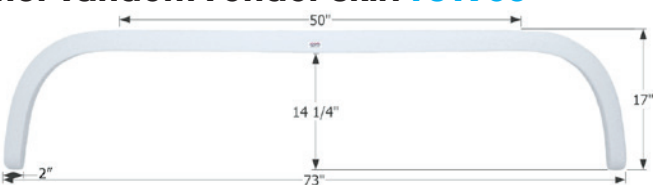

Thor Tandem Fender Skirt **FS1985**

Fits various Thor brands including: Fury, Eclipse Attitude.
73" x 17"

01985 Polar White