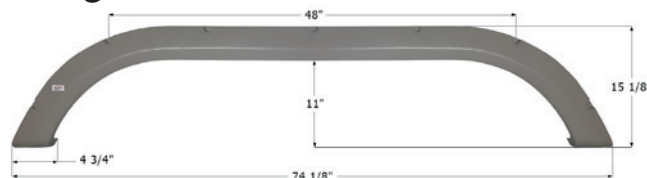

Carriage Tandem Fender Skirt **FS1756**

Fits various Carriage brands including: Cameo, Cabo, Carri-Lite, Royal. Also fits various Evergreen brands.
74 1/8" x 15 1/8"

- **01756** Polar White
- **01797** Mauve Grey
- **12014** Copper Rose Metallic
- **14507** Metallic Bronze