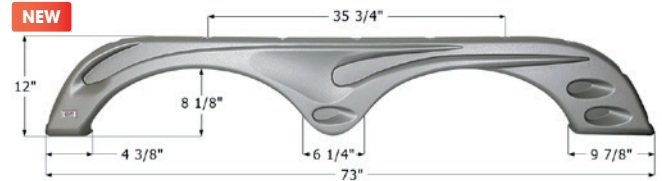

NEW

Fits various Forest River brands including: Stealth. This fender skirt is for the LEFT SIDE of the trailer.
73" x 12"

- 14313** Metallic Silver

Forest River Tandem Fender Skirt FS4263

NEW

Fits various Forest River brands.
68 3/4" x 11 7/8"