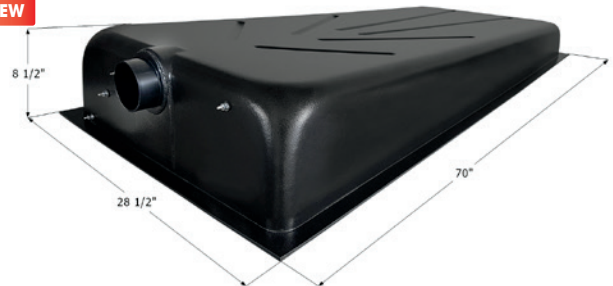

Center End Drain **HT192B-ED**

70" x 24" x 8" - 39 US Gallon Capacity.

12426 Tank w/ 3" Spigot & Sensors Installed

Center End Drain **HT543-ED**

NEW

70" x 28 1/2" x 8 1/2" - 48 US Gallon Capacity.

14320 Tank w/ 3" Spigot & Sensors Installed