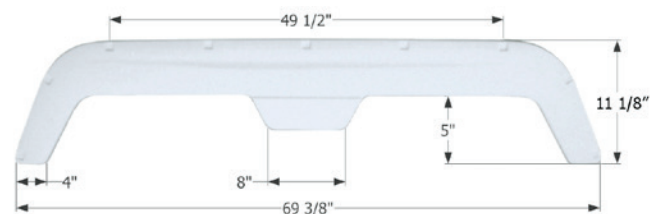

Fleetwood Tandem Fender Skirt FS755

Fits various Fleetwood brands including: Wilderness, Prowler.
69 3/8" x 11 1/8"

01612 Polar White