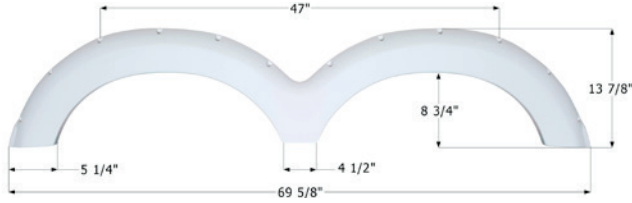

Heartland Tandem Fender Skirt **FS761**

Fits various Heartland brands including: Edge.
Also fits various Discover Canada brands including: Kokanee Express.
69 5/8" x 13 7/8"

- **01613**   Polar White