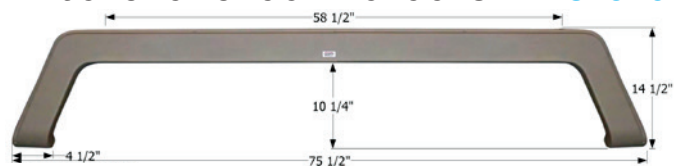

Timberland Tandem Fender Skirt **FS2328**

Fits various Timberland (Adventure RV) brands including: Travelodge.
75 1/2" x 14 1/2"

- **12328** Taupe