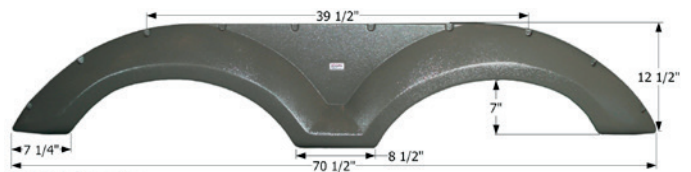

Coachmen Tandem Fender Skirt **FS2597**

Fits various Coachmen brands including: Chaparral. Fits all Chaparrals with 15" wheels around model years 2012 and 2013. Coachmen Part # C01229049.
70 1/2" x 12 1/2"

- **12597** Olive Grey
- **12683** Polar White
- **12844** Midnight Metallic Grey
- **14501** Black