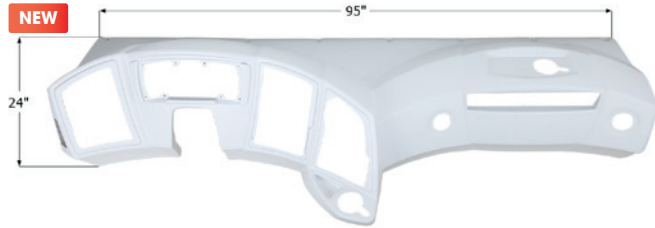

Jayco Dashboard

Dashboard for various Jayco motorhomes. Call to inquire.
95" x 24"

14279 Polar White (Unpainted)

Plug Conversion Ring

NEW

When upgrading your RV power cord to a detachable inlet style, finish it off nicely with this conversion ring. Simply remove your old cord housing and replace with this one before completing the install of your new inlet housing.

14692 Polar White