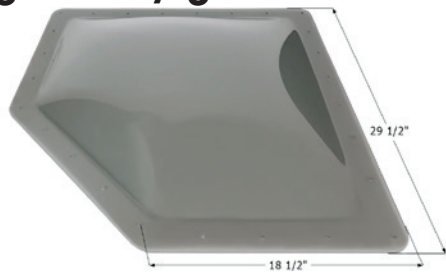

Neo Angle RV Skylight **NSL2615**

Dome Dimension: 25 1/2" x 14 1/2" x 4"
Flange Dimension: 29 1/2" x 18 1/2" (2" width)

- **12207** Smoke

- **12598** White