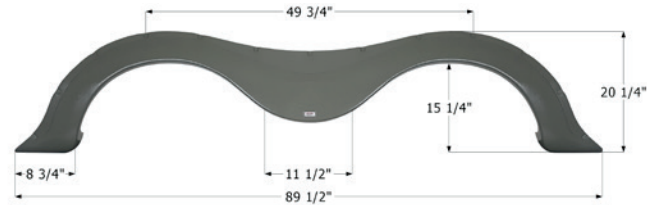

14146 Winchester Brown

Keystone Tandem Fender Skirt **FS2842**

Fits various Keystone brands.
70 1/2" x 14"

12842 Polar White

Keystone Tandem Fender Skirt **FS4097**

Fits various Keystone brands including: Bullet.
89 1/2" x 20 1/4"