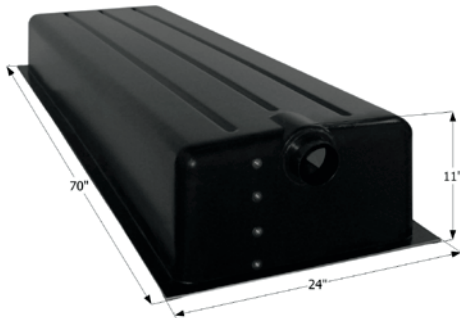

Center End Drain **HT192-ED**

70" x 24" x 11" - 54 US Gallon Capacity.

12424 Tank w/ 3" Spigot & Sensors Installed