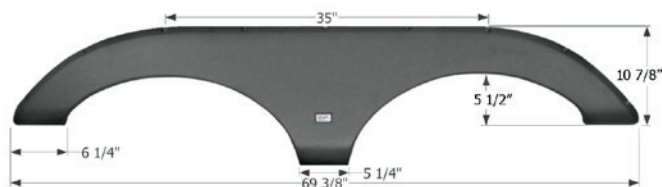

Forest River Tandem Fender Skirt **FS2027**

Fits various Forest River brands including: Sierra.
69 3/8" x 10 7/8"

- **12027** Polar White
- **12028** Grey