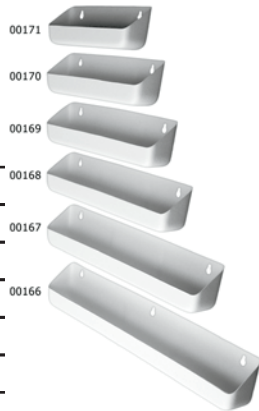

- 01229** 269mm, Pewter Grey

- 00171** 269mm, White

- 01230** 307mm, Pewter Grey

- 00170** 307mm, White

- 01231** 345mm, Pewter Grey

- 00169** 345mm, White

Spice Trays

Designed for storage of all types of spice jars, this spice tray can be easily trimmed to the desired size. 58" length that you trim to fit.