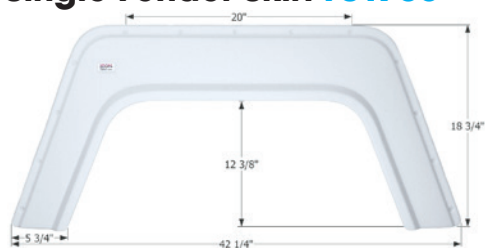

12375 Polar White

ICON Single Fender Skirt **FS302**

Universal replacement to fit by dimension. 40" x 20 1/8"

00526 Polar White

ICON Single Fender Skirt **FS1738**

Universal replacement to fit by dimension. 42 1/4" x 18 3/4"