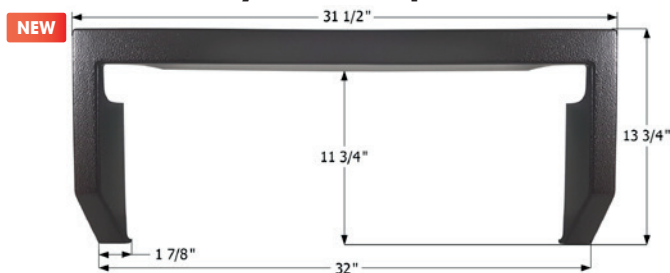

4 1/2" x 2 5/32"

12602 Polar White

Keystone Entry Door Step Trim

Fits various Keystone brands including: Cougar.

31 1/2" x 10 1/2"

14098 Taupe

14381 Polar White

Palomino Entry Door Step Trim