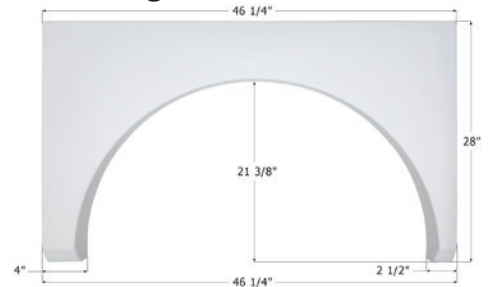

Fleetwood Single Fender Skirt **FS4363 RH**

NEW

Fits various Fleetwood brands including: Bounder.
46 1/4" x 28"

14366 Polar White (Unpainted)