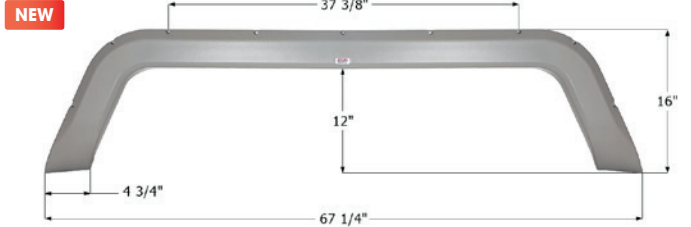

R-Vision Fender Skirt **FS4244**

Fits various R-Vision brands including: Trail-Lite. 67 1/4" x 16"

- **14244** Light Titanium Grey