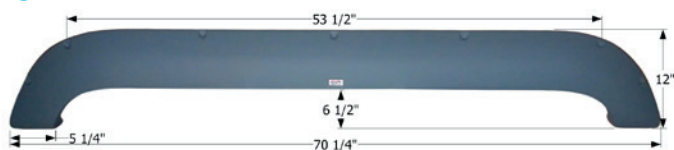

Weekend Warrior Tandem Fender Skirt **FS2711**

Fits various Weekend Warrior brands including: Carbon Lite.

70 1/4" x 12"

12711 Slate Grey