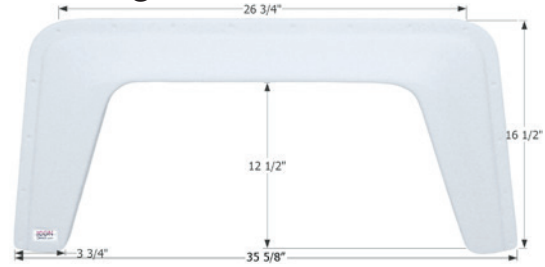

R-Vision Single Fender Skirt FS2546

Fits various R-Vision brands including: Bantam.
34" x 13 1/4"

12546 Taupe

14386 Polar White

Sunland Single Fender Skirt FS1912

Fits various Sunland brands.
35 5/8" x 16 1/2"