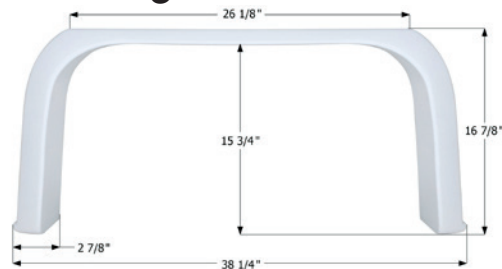

Coachmen Single Fender Skirt **FS1710**

Fits various Coachmen brands including: Shasta Freeport, Leprechaun, Santara.
38 1/4" x 16 7/8"

01710 Polar White

01711 Copper

12360 Metallic Grey