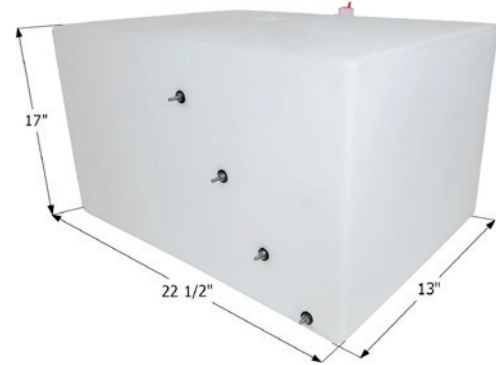

Jayco Fresh Water Tank **WT3616**

NEW

22 1/2" x 13" x 17" - 20 US Gallon Capacity.

14211	0215080 from Amerikart