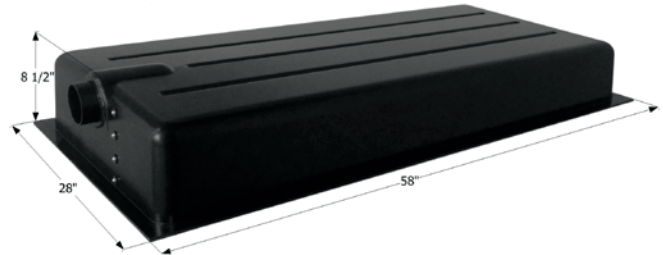

Center End Drain HT176B-ED

58" x 28" x 8 1/2" - 43 US Gallon Capacity.

12378 Tank w/ 3" Spigot & Sensors Installed

* Configurations may include generic and specifically placed fittings corresponding to certain Jayco applications. Please compare your part numbers and details carefully, as each configuration has different fitting placements and detailed diagrams.