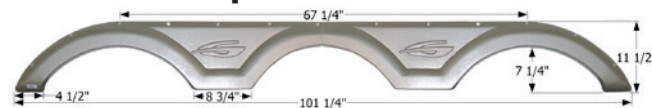

01753 Polar White

01754 Champagne

Gulf Stream Triple Fender Skirt **FS1821**

Fits various Gulfstream brands including: Enduramax Wide Open.
105 1/2" x 17 1/2"

01821 Black

14750 Polar White

Gulf Stream Triple Fender Skirt **FS2371**