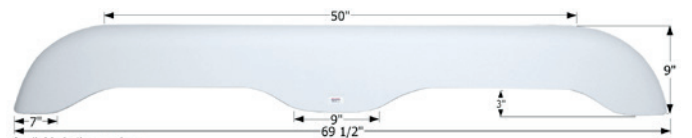

Extreme RV Tandem Fender Skirt **FS2448**

Fits various Extreme RV brands including: Megalite.

The skirt is fastened with a flange on the underside for hidden fastening.

69 1/2" x 9"

- **12448** Polar White