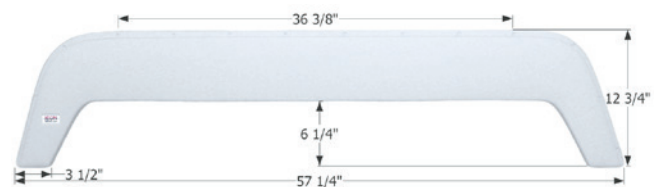

Forest River Tandem Fender Skirt FS1903

Fits various Forest River brands including: Rockwood, Rockwood Roo.
57 1/4" x 12 3/4"

01903 Polar White