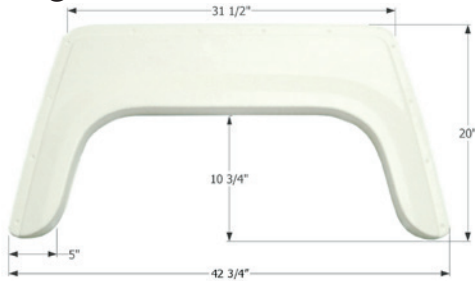

01759 Polar White

12151 Black

ICON Single Fender Skirt **FS340**

Universal replacement to fit by dimension. 43" x 20 1/8"

00395 Colonial White

00396 Polar White

ICON Single Fender Skirt **FS343**

Universal replacement to fit by dimension.
42 3/4" x 20"