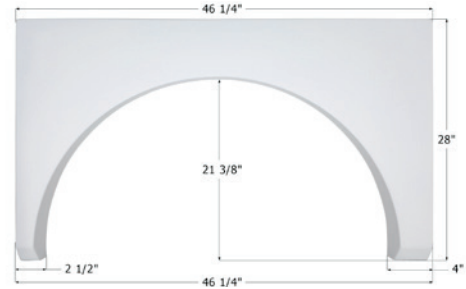

Fleetwood Single Fender Skirt **FS4363 LH**

NEW

Fits various Fleetwood brands including: Bounder.
46 1/4" x 28"

14363 Polar White (Unpainted)