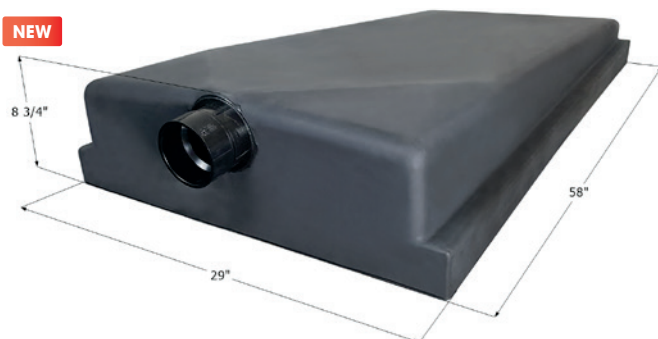

14090 0268921 from Amerikart

14165 0326096 from Amerikart

Center End Drain **H3678**

NEW

58" x 29" x 8 3/4" - 45 US Gallon Capacity.

14321 Tank w/ 3" Female Slip Fitting

Center Side Drain **HT173-SD**

48" x 24" x 7 1/2" - 23 US Gallon Capacity.