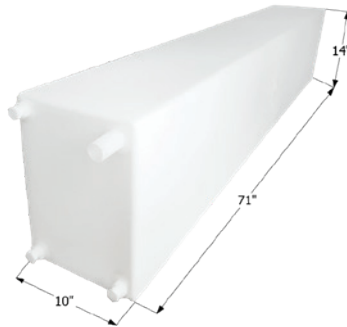

Fresh Water Tank **WT2451**

71" x 14" x 10" - 41 US Gallon Capacity.

12451 Tank Only

12715 Tank w/ 1/2" FPT (3), 1 1/4" Filler Boss (1)