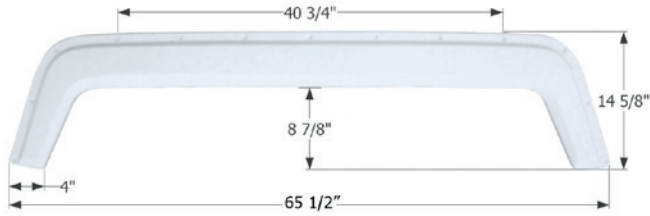

Fleetwood Tandem Fender Skirt FS740

Fits various Fleetwood brands including: Wilderness, Prowler, Terry, Taurus.
65 1/2" x 14 5/8"

01539 Polar White