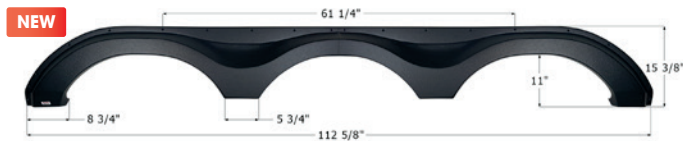

Fits various Forest River brands including: Thunderbolt.
112 5/8" x 15 3/8"

14351 Black

Forest River Triple Fender Skirt **FS2815**

Fits various Forest River brands including: Wildwood Toy Haulers. The original part may have had a diamond texture embossed on it.
108 3/8" x 16 3/4"