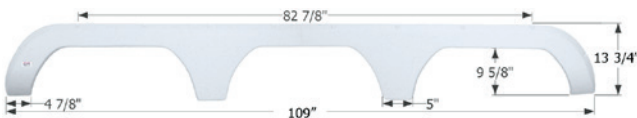

Travel Supreme Triple Fender Skirt **FS1964**

Fits various Travel Supreme brands including: River Canyon.
109" x 13 3/4"

01964	Polar White
01965	Taupe
14343	Grey
14375	Black