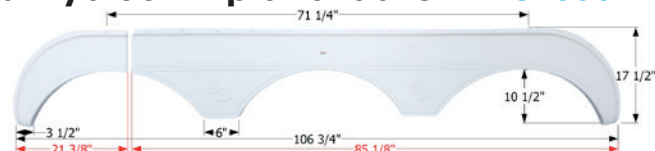

Sunnybrook Triple Fender Skirt **FS2344**

Fits various Sunnybrook brands including: Mobile Scout Titan.
106 3/4" x 18 1/4"

12344 Champagne

Sunnybrook Triple Fender Skirt **FS2658**

Fits various Sunnybrook brands. Slide out split is molded into the part. 1/4" Slide Gap included in the "F" dimension. Individual pieces are 21 3/8" & 85 1/8". Sunnybrook part number is FT128 for the main portion and FT132RHCH is on the left piece.
106 3/4" x 17 1/2"