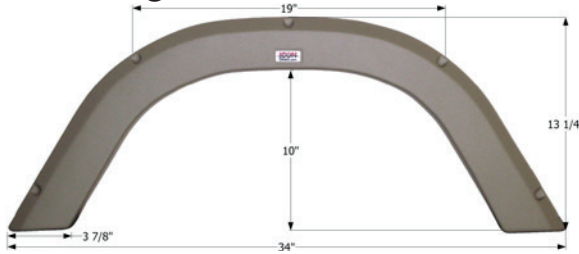

R-Vision Single Fender Skirt FS2546

Fits various R-Vision brands including: Bantam.
34" x 13 1/4"

12546 Taupe

14386 Polar White