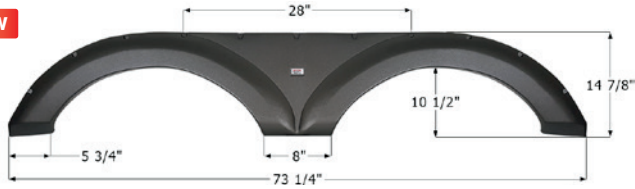

NEW

Fits various Forest River brands including: Blue Ridge.
73 1/4" x 14 7/8"

- 14163** Twilight Grey Metallic
- 14415** Colonial White

Forest River Tandem Fender Skirt FS4283

NEW

Fits various Forest River brands.
84 1/2" x 13"