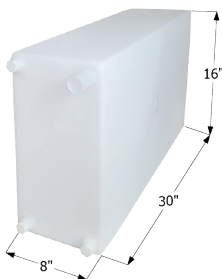

Fresh Water Tank **WT2467**

30" x 16" x 8" - 15 US Gallon Capacity.

- **12501** Tank Only
- **12731** Tank w/ 1/2" FPT (3), 1 1/4" Filler Boss (1)