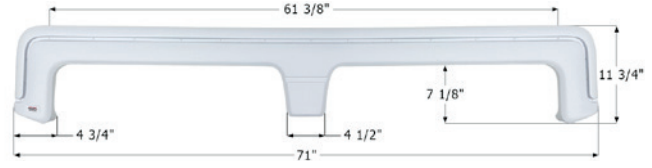

Cobra Tandem Fender Skirt **FS1798**

Fits various Cobra brands including: Sierra, Cavalier. 71" x 11 3/4"

01798 Polar White