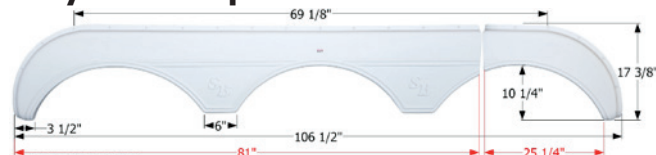

Sunnybrook Triple Fender Skirt **FS2661**

Fits various Sunnybrook brands. Slide out split is molded into the part. 1/4" Slide Gap included in the "F" dimension. Individual pieces are 81" & 25 1/4". Sunnybrook part number is FT132LH CH.
106 1/2" x 17 3/8"

12661 Polar White