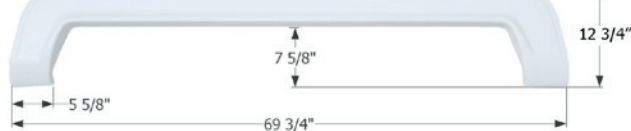

12789 Polar White

Sunvalley Tandem Fender Skirt

FS1966

Fits various Sun Valley brands including: Bridgeport. 77 1/2" x 11 1/2"

01966 Polar White

Thor Citation Tandem Fender Skirt

FS767

Fits various Thor brands including: Jazz, Summit, Sonoma, Tahoe, Vortex, Wave. 69 3/4" x 12 3/4"