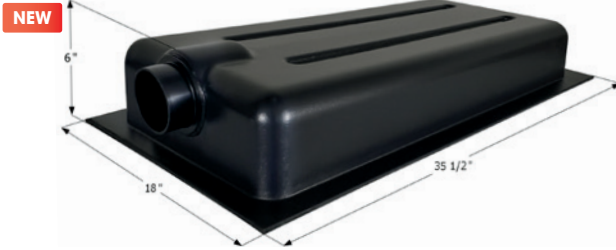

22 1/2" x 18 1/2" x 6" - 8 US Gallon Capacity.

00437 Tank w/ 3" Threaded, 1 1/2" Slip, & 7" OD Toilet Flange

All holding tanks are shown upside down, unless otherwise noted.

Center End Drain HT105-ED

Each configuration has detailed diagrams. To see configurations go to: www.icondirect.com/ht105-ed/
 35 1/2" x 18" x 6" - 9 US Gallon Capacity.*