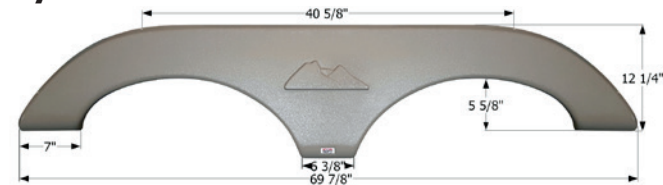

Keystone Tandem Fender Skirt **FS2809**

Fits various Keystone brands including: Montana Mountaineer.

69 7/8" x 12 1/4"

12809 Mauve Grey

14146 Winchester Brown