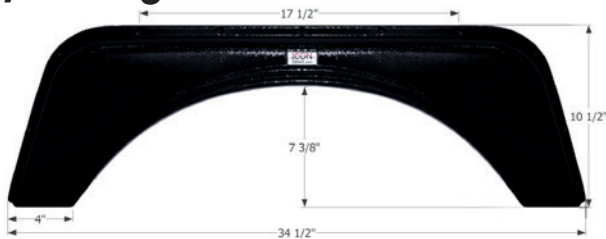

Skyline Single Fender Skirt FS2324

Fits various Layton brands including: Skyline, Nomad Lite. Also fits various Lance brands.
34 1/2" x 10 1/2"

12324 Black

14108 Polar White