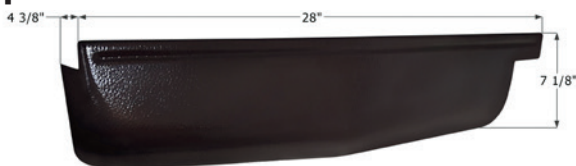

Forest River Rockwood Front Corner Cap

Front Lower Corner Cap. The part is 5 1/2" deep on the corner edge. This part fits particular Forest River Rockwood units. 2007 Forrest River Rockwood model 2701SS, 2014 Forest River Rockwood 2608WS - confirmed.

28" x 4 3/8" x 7 1/8"

12894   **Right Side**   **Winchester Brown**

12895   **Left Side**   **Winchester Brown**

14151   **Right Side**   **Taupe**

14152   **Left Side**   **Taupe**