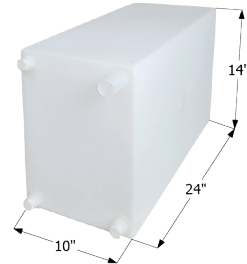

Fresh Water Tank WT2462

24" x 14" x 10" - 15 US Gallon Capacity.

1. ---
2. **12496** Tank Only

   - **12726** Tank w/ 1/2" FPT (3), 1 1/4" Filler Boss (1)