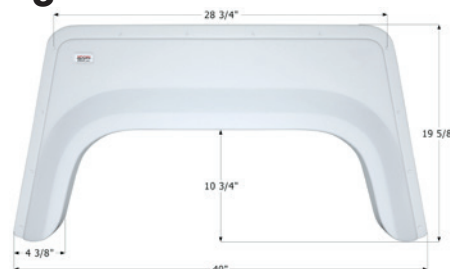

ICON Single Fender Skirt **FS320**

Universal replacement to fit by dimension. 40" x 19 5/8"

00393 Colonial White

00394 Polar White