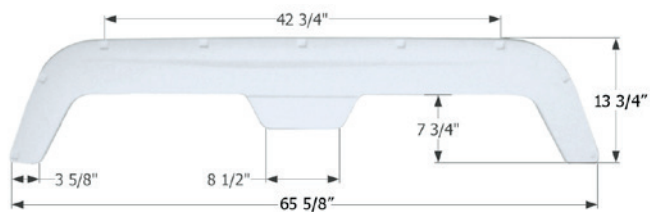

Fleetwood Tandem Fender Skirt FS750

Fits various Fleetwood brands including: Wilderness, Prowler.
65 5/8" x 13 3/4"

01540 Polar White