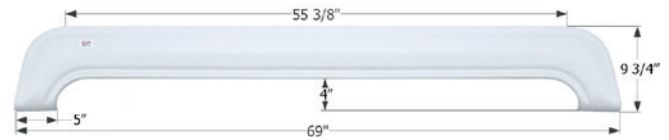

KZ Tandem Fender Skirt FS1746

Fits various KZ brands including: Sportsmen.
69" x 9 3/4"

01746 Polar White