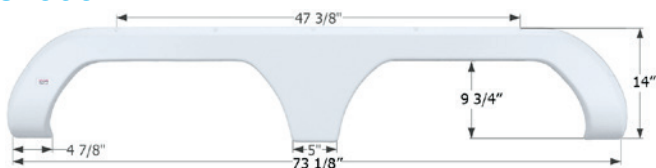

Travel Supreme Tandem Fender Skirt **FS1808**

Fits various Travel Supreme brands including: River Canyon.
73 1/8" x 14"

- **01808** Polar White
- **01809** Taupe