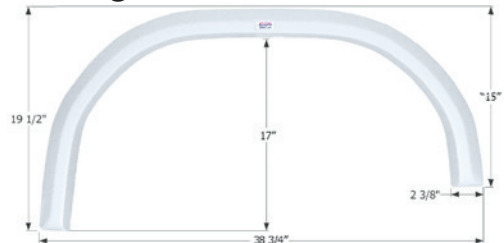

Damon Single Fender Skirt **FS1899 RH**

Fits various Damon brands including: Challenger.
38 3/4" x 15 (F); 19 1/2 (R)"

01899 Polar White