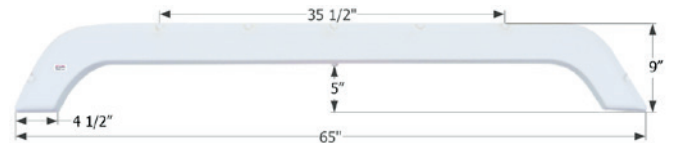

- 14010** Taupe

R-Vision Fender Skirt **FS4244**

Fits various R-Vision brands including: Trail-Lite. 67 1/4" x 16"

- 14244** Light Titanium Grey

R-Vision Tandem Fender Skirt **FS1739**

Fits various R-Vision brands. 65" x 9"