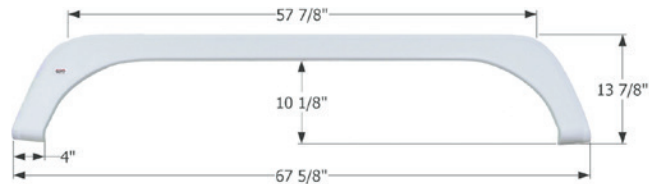

14277 Black

KZ Tandem Fender Skirt **FS4481**

Fits various KZ brands including: Sportsmen.
67" x 8"

14481 Taupe

14503 Polar White

KZ Tandem Fender Skirt **FS786**

Fits various KZ brands including: Sportsmen, Frontier.
67 5/8" x 13 7/8"