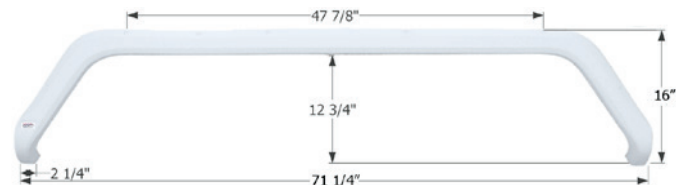

Sunline Tandem Fender Skirt **FS1784**

Fits various Sunline brands including: Solaris.
71 1/4" x 16"

01784 Polar White