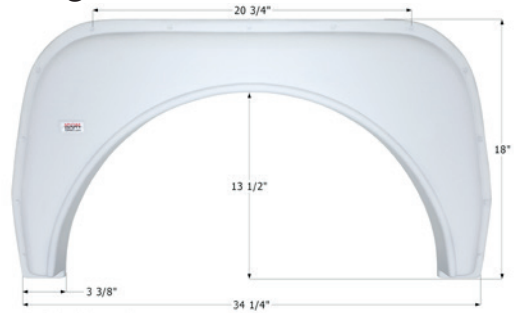

ICON Single Fender Skirt **FS380**

Universal replacement to fit by dimension.
34 1/4" x 18"

- **00405** Colonial White
- **00406** Polar White