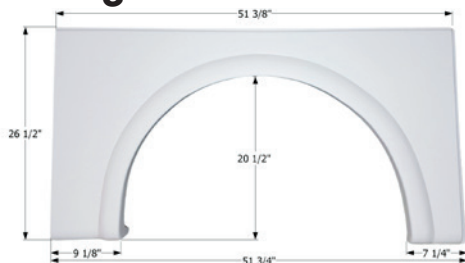

12684 Polar White

Dutchmen Single Fender Skirt **FS2036**

Fits various Dutchmen brands including: Voyager.
21 1/8" x 5 1/2"

12036 Polar White

Damon Single Fender Skirt **FS2818 LH**

Fits various Damon brands including: Daybreak.
51 3/4" x 26 1/2"