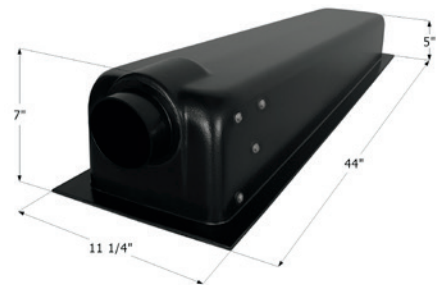

Center End Drain **HT400-ED**

44" x 11 1/4" x 7" - 8 US Gallon Capacity.

14049 Tank w/ 3" Spigot & Sensors Installed