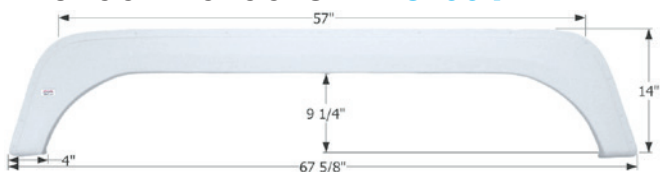

- 01882** Polar White

KZ Tandem Fender Skirt FS2191

Fits various KZ brands including: Coyote.
68 5/8" x 14 5/8"

- 12191** Heather Mist Metallic

KZ Tandem Fender Skirt FS1884

Fits various KZ brands including: Sportsmen.
67 5/8" x 14"