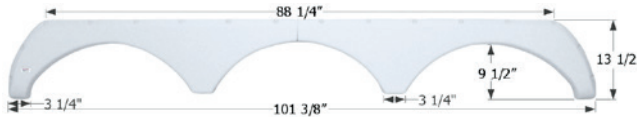

Thor Triple Fender Skirt **FS1948**

Fits various Thor brands including: Transport, Tahoe.
101 3/8" x 13 1/2"

01948	Polar White
01949	Metallic Grey