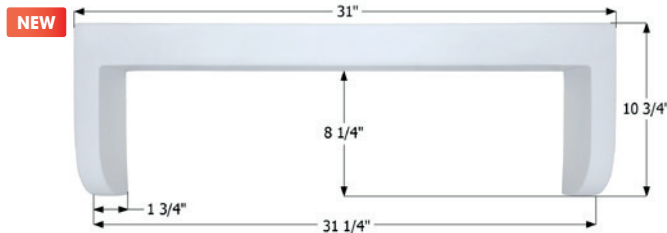

14401 Polar White

Entry Door Step Trim

Universal replacement to fit by dimension. 30" x 8 5/8"

14398 Polar White

Entry Door Step Trim

Universal replacement to fit by dimension. 31 1/4" x 10 3/4"

14414 Polar White