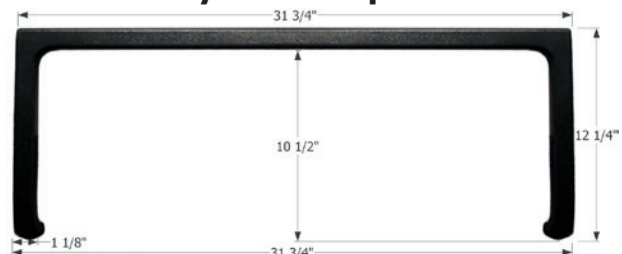

Fits various Palomino brands including: Columbus.

32" x 13 3/4"

14291 Winchester Brown

Sunline Entry Door Step Trim

Fits various Sunline brands including: Solaris SR.

32 5/8" x 11 3/4"

14287 Polar White

Travelaire Entry Door Step Trim