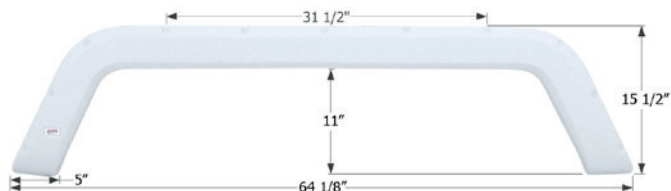

R-Vision Tandem Fender Skirt **FS1935**

Fits various R-Vision brands.
64 1/8" x 15 1/2"

01935 Polar White