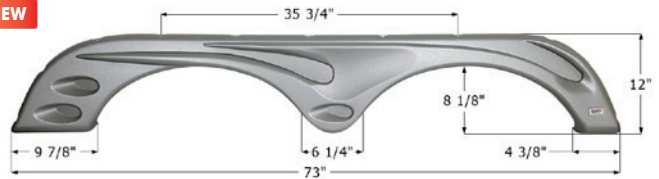

Forest River Tandem Fender Skirt FS4313 RH

NEW

Fits various Forest River brands including: Stealth. This fender skirt is for the RIGHT SIDE of the trailer.
73" x 12"

- **14345** Metallic Silver