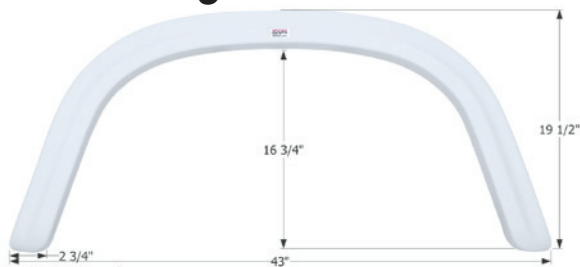

Four Winds Single Fender Skirt **FS1930**

Fits various Four Winds brands.
43" x 19 1/2"

01930 Polar White