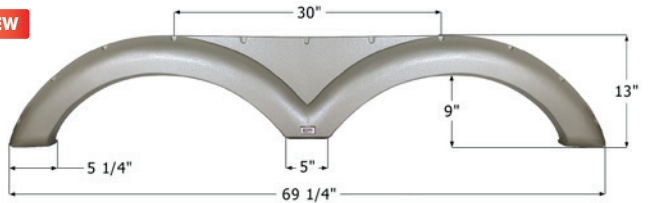

FS2287

Fits various Gulfstream brands including: Conquest.
68 7/8" x 9 3/4"

12287 Champagne

12332 Polar White

Gulf Stream Tandem Fender Skirt **FS4219**

NEW

Fits various Gulfstream brands including: Sedona.
69 1/4" x 13"