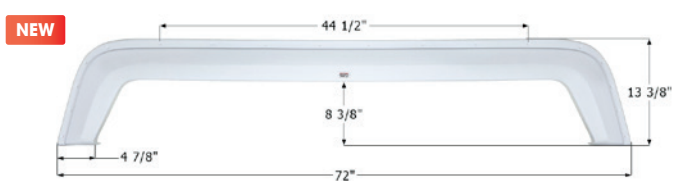

Forest River Tandem Fender Skirt **FS4145**

Fits various Forest River brands including: Salem.
72" x 13 3/8"

14145 Polar White

14172 Black