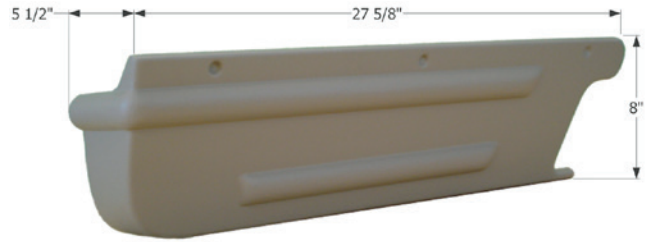

Jayco Jay Feather Corner Cap

Fits various Jayco Jay Feather models including: JY29Y, JS26S, JP27P, JN29N, JY29Y, JX29X, JU30U, JT31T, JR30R, JN29N, JD29D.
27 5/8" x 5 1/2" x 8"

01728 Left Side Taupe

01729 Right Side Taupe