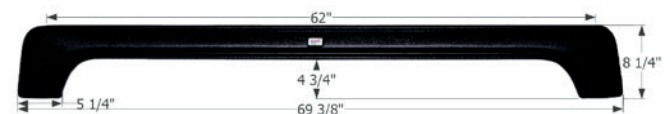

Fleetwood Tandem Fender Skirt **FS2141**

Fits various Fleetwood brands including: Mallard. Model has a flat flange, no screw indentations.

69 3/8" x 8 1/4"

12141	Black