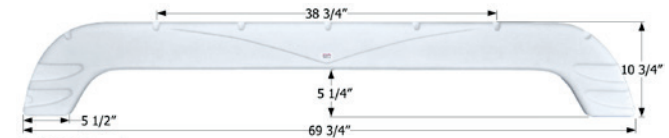

70" x 9 1/2"

12346 Champagne

Forest River Tandem Fender Skirt FS2150

Fits various Forest River brands including: Grand Surveyor.

66 3/4" x 18 1/2"

12150 Metallic Grey

Forest River Tandem Fender Skirt FS2363