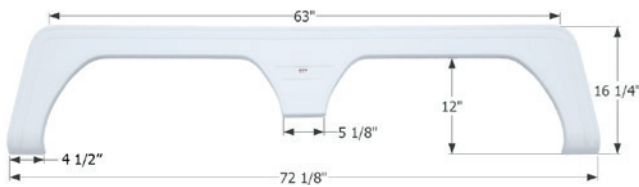

01751 Polar White

Keystone Tandem Fender Skirt **FS2035**

Fits various Keystone brands including: Everest.
73 1/2" x 13 3/4"

12035 Taupe

12209 Polar White

Keystone Tandem Fender Skirt **FS1765**

Fits various Keystone & Damon brands including:
Challenger.
72 1/8" x 16 1/4"