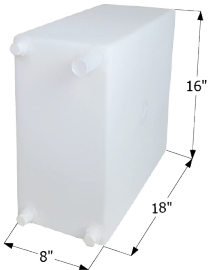

Fresh Water Tank **WT2465**

18" x 16" x 8" - 10 US Gallon Capacity.

- **12499** Tank Only
- **12729** Tank w/ 1/2" FPT (3), 1 1/4" Filler Boss (1)