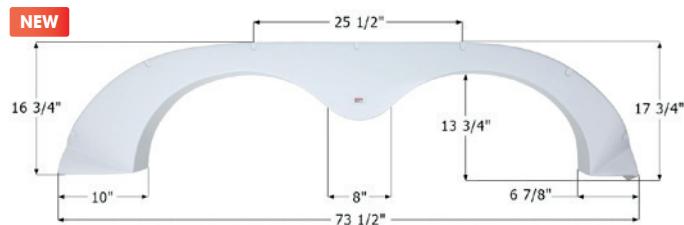

- 01739** Polar White
- 01740** Taupe

R-Vision Tandem Fender Skirt **FS1935**

Fits various R-Vision brands.
64 1/8" x 15 1/2"

01935 Polar White

R-Vision Tandem Fender Skirt **FS4180 RH**

Fits various R-Vision brands including: Status. This fender skirt is for the RIGHT SIDE of the trailer.
73 1/2" x 17 3/4" (F) ; 16 3/4" (R)"