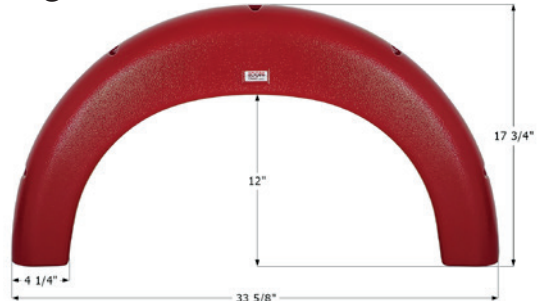

T@B Single Fender Skirt FS4432

NEW

Fits various T@B brands including: T@DA
33 5/8" x 17 3/4"

14432 Red

14533 Light Grey