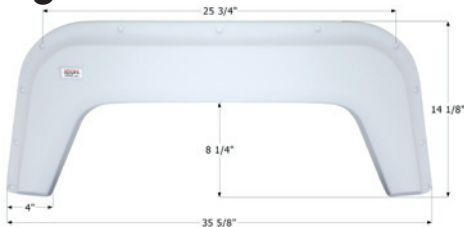

ICON Single Fender Skirt **FS370**

Universal replacement to fit by dimension.
35 5/8" x 14 1/8"

- **00401** Colonial White
- **00402** Polar White