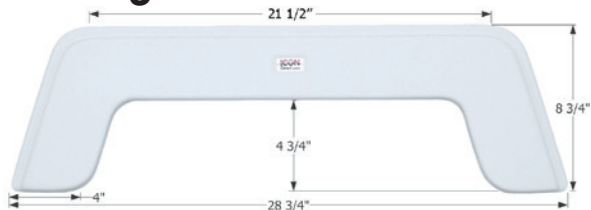

Bonair Single Fender Skirt **FS2022**

Fits various Bonair brands.
28 3/4" x 8 3/4"

12022 Polar White