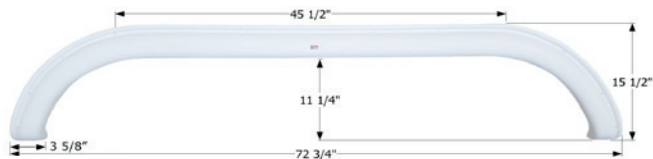

Newmar Tandem Fender Skirt **FS2739**

Fits various Newmar brands including: American Star.
72 3/4" x 15 1/2"

- **12739** Polar White