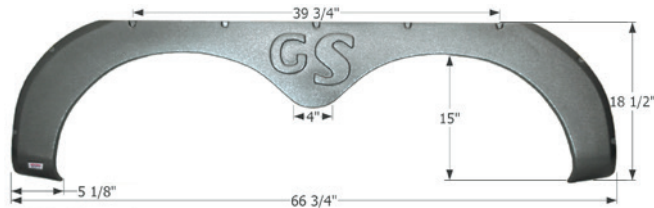

Forest River Tandem Fender Skirt FS2150

Fits various Forest River brands including: Grand Surveyor.

66 3/4" x 18 1/2"

12150 Metallic Grey