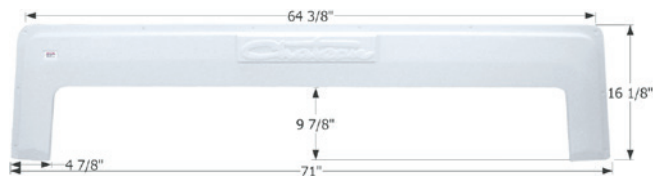

Thor Tandem Fender Skirt **FS1843**

Fits various Thor brands including: Chateau.
71" x 16 1/8"

01843 Polar White