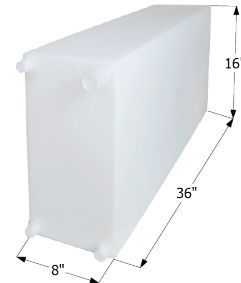

Fresh Water Tank **WT2468**

36" x 16" x 8" - 18 US Gallon Capacity.

- **12502** Tank Only
- **12732** Tank w/ 1/2" FPT (3), 1 1/4" Filler Boss (1)