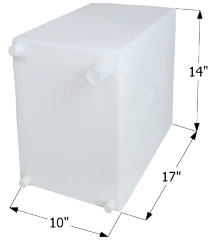

Fresh Water Tank **WT2464**

17" x 14" x 10" - 10 US Gallon Capacity.

- **12498** Tank Only
- **12728** Tank w/ 1/2" FPT (3), 1 1/4" Filler Boss (1)