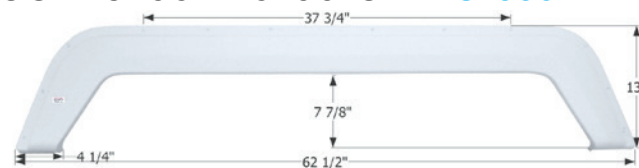

ICON Tandem Fender Skirt FS1880

Universal replacement to fit by dimension. 62 1/2" x 13"

01880 Polar White