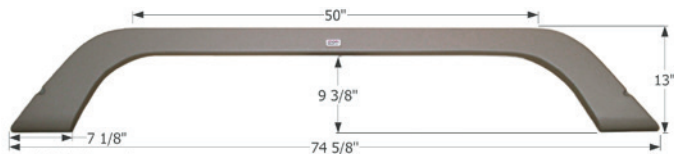

12212 Polar White

14387 Grey

Thor Tandem Fender Skirt **FS4099**

Fits various Thor brands including: Chateau.
68 3/8" x 15"

14099 Polar White

Thor Tandem Fender Skirt **FS2244**

Fits various Thor brands including: AeroStar, Dutchmen.
74 5/8" x 13"