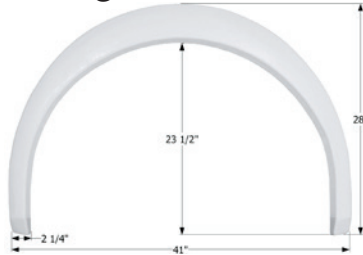

Coachmen Single Fender Skirt **FS2409**

Fits various Coachmen brands including: Mirada Class A.
41" x 28"

12409 Polar White (Unpainted)