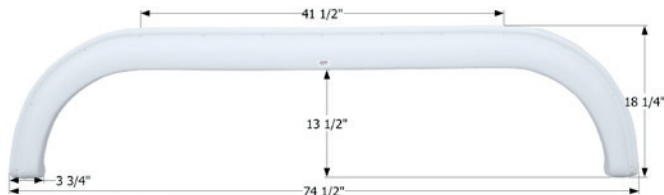

Newmar Tandem Fender Skirt **FS2326**

Fits various Newmar brands including: American Star.
74 1/2" x 18 1/4"

- **12326** Polar White