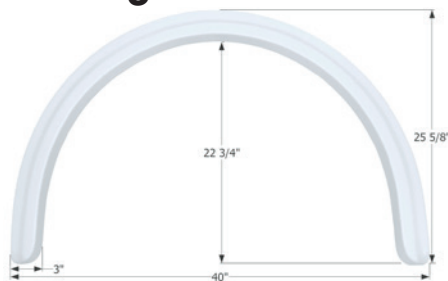

12889 Black

Four Winds Single Fender Skirt **FS1883**

Fits various Four Winds brands.
41" x 18 7/8"

01883 Polar White

Four Winds Single Fender Skirt **FS2123**

Fits various Four Winds brands including: Hurricane and Thor brands including: Ace.
40" x 25 5/8"