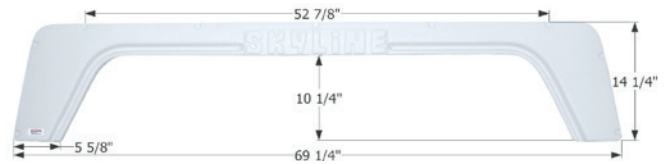

01829 Taupe

Skyline Tandem Fender Skirt **FS1933**

Fits various Layton brands including: Skyline.

68 1/2" x 13"

01933 Polar White

01934 Light Grey

Skyline Tandem Fender Skirt **FS2154**

Fits various Layton brands including: Skyline.