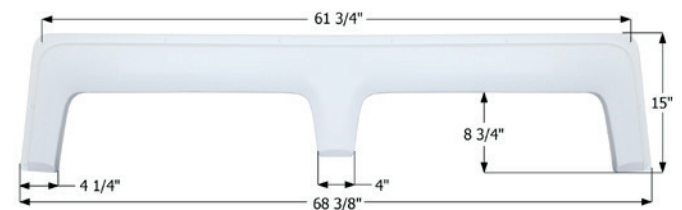

Thor Tandem Fender Skirt **FS4099**

Fits various Thor brands including: Chateau.
68 3/8" x 15"

14099 Polar White