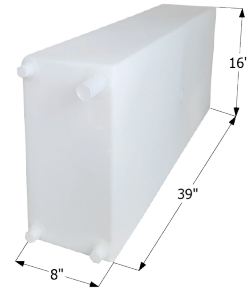

Fresh Water Tank WT2460

39" x 16" x 8" - 20 US Gallon Capacity.

1. ---
2. **12494** Tank Only

   - **12724** Tank w/ 1/2" FPT (3), 1 1/4" Filler Boss (1)