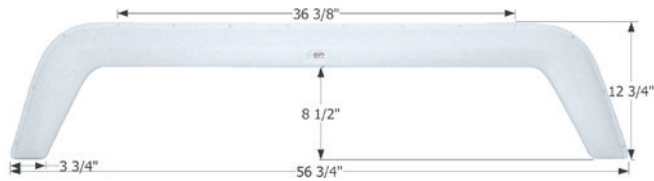

Forest River Tandem Fender Skirt FS2129

Fits various Forest River brands including: Rockwood Roo.

56 3/4" x 12 3/4"

12129 Polar White