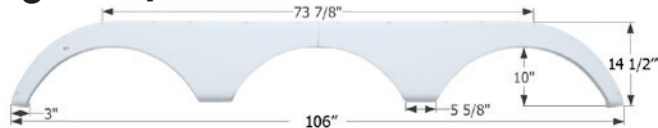

Pilgrim Triple Fender Skirt **FS1757**

Fits various Pilgrim brands including: Open Road.

106" x 14 1/2"

01757 Polar White

01758 Dark Grey