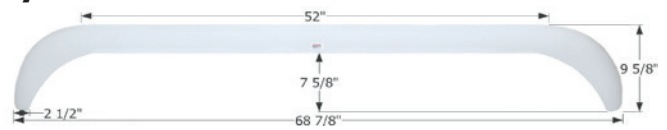

Skyline Tandem Fender Skirt **FS2189**

Fits various Layton brands including: Skyline. Overall depth is 4" while the mounted depth is 3.25".

68 7/8" x 9 5/8"

12189 Polar White