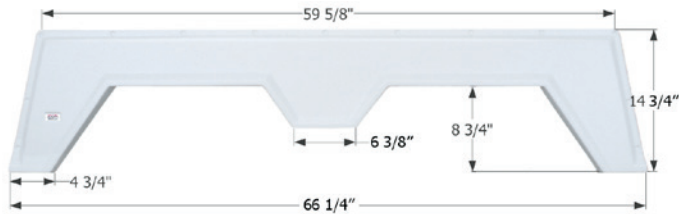

Kustom Koach Tandem Fender Skirt FS1737

Fits various Kustom Koach and Travelaire brands including: Rustler.
66 1/4" x 14 3/4"

01737 Polar White