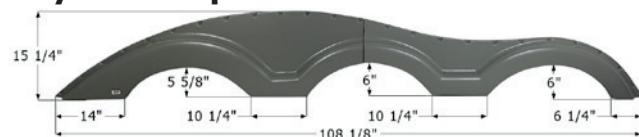

Keystone Triple Fender Skirt **FS1000 RH**

Fits various Keystone brands, including: Raptor. In most cases this fender is for the RIGHT SIDE of the trailer. In some applications it was reversed. Compare to the photo to confirm.
108 1/8" x 15 1/4"

01673 Polar White

01679 Olive Grey

12562 Black