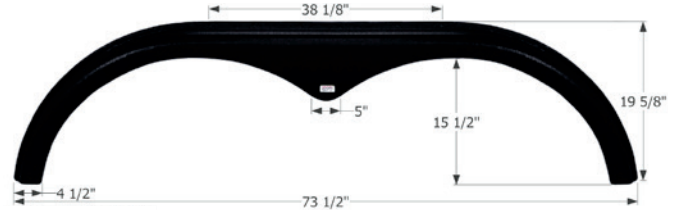

Pace American Tandem Fender Skirt **FS2271**

Fits various Pace American Custom built trailers.
73 1/2" x 19 5/8"

- **12271** Black
- **14272** Polar White