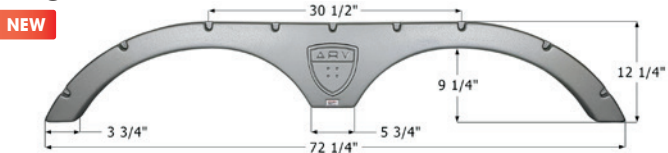

Augusta Tandem Fender Skirt **FS4494**

Fits various Augusta RV brands.
72 1/4" x 12 1/4"

- **14494** Metallic Silver