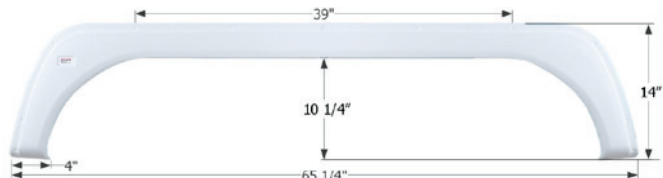

01747 Polar White

Kustom Koach Tandem Fender Skirt FS1953

Fits various Kustom Koach brands. Also fits various Thor brands including: Crossroads Sunset Trail.
67 3/4" x 9 1/4"

01953 Polar White

KZ Tandem Fender Skirt FS1724