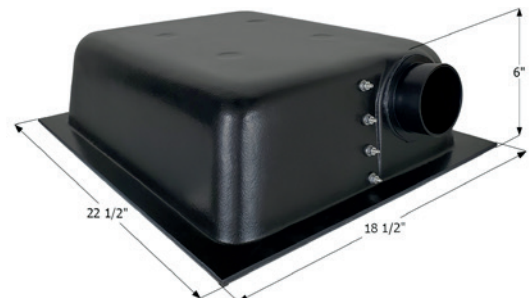

Left or Bottom End Drain **HT630-ED**

22 1/2" x 18 1/2" x 6" - 8 US Gallon Capacity.

00438 Tank Only

01682 Tank w/ 3" Spigot & Sensors Installed