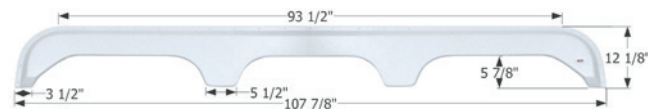

Keystone Triple Fender Skirt **FS4469**

Fits various Keystone brands, including: Fuzion.

98" x 12 7/8"

14469 Black

King of the Road Triple Fender Skirt **FS2096**

Fits various King of the Road brands including: Grand Marquis.