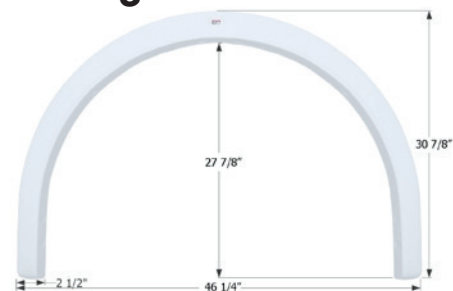

Fleetwood Single Fender Skirt **FS1954**

Fits various Fleetwood brands including: Bounder.
46 1/4" x 30 7/8"

01954 Polar White

01955 Metallic Bronze