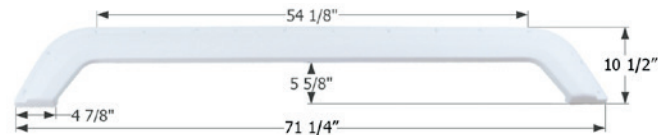

Thor Citation Tandem Fender Skirt

FS780

Fits various Thor brands including: Citation, Jazz, Summit, Sonoma, Tahoe, Vortex, Wave, Wanderer. Also fits various Eclipse RV brands including: Attitude. Also fits various Coachmen brands including: Chaparral. 71 1/4" x 10 1/2"

01643 Polar White

12608 Champagne