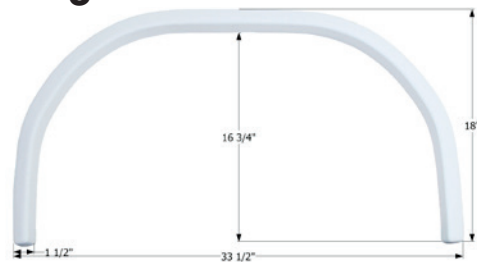

- 14058** Black

ICON Single Fender Skirt **FS377**

Universal replacement to fit by dimension.
38 1/2" x 18"

- 00403** Colonial White
- 00404** Polar White

Jayco Single Fender Skirt **FS2558**

Fits various Jayco brands including: Eagle. Also fits various Holiday Rambler brands including: Atlantis.
33 1/2" x 18"