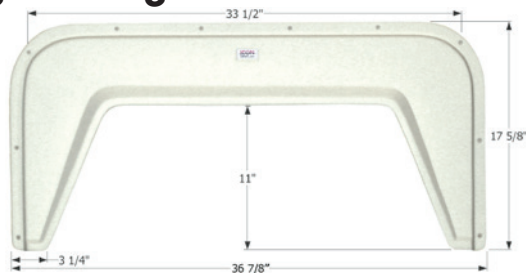

14529 Polar White (Unpainted)

Vanguard Single Fender Skirt **FS1962**

Fits various Vanguard brands including: Security.
35 3/8" x 14 7/8"

01962 Polar White

Vanguard Single Fender Skirt **FS2130**

Fits various Vanguard brands including: Security.
36 7/8" x 17 5/8"