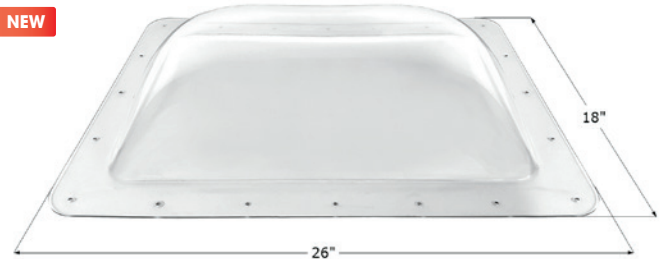

RV Skylight **SL1422A**

NEW

Dome Dimension: 22" x 14" x 5"
Flange Dimension: 26" x 18" (2" width)

14147	Clear
14292	Dark Smoke
14735	White