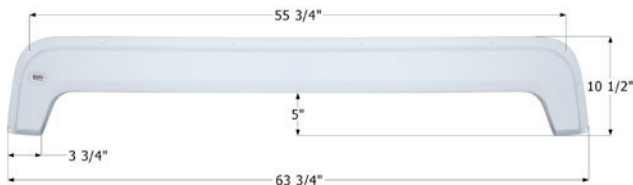

ICON Tandem Fender Skirt **FS400**

Universal replacement to fit by dimension.
63 3/4" x 10 1/2"

00407 Colonial White

00408 Polar White