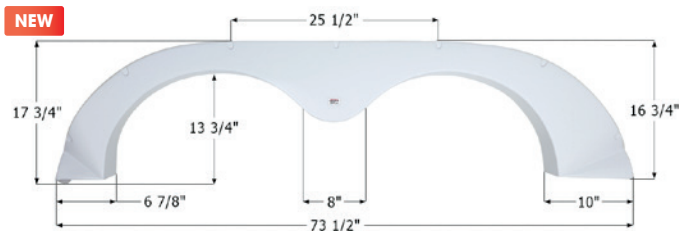

R-Vision Tandem Fender Skirt **FS4180 LH**

Fits various R-Vision brands including: Status. This fender skirt is for the LEFT SIDE of the trailer.
73 1/2" x 16 3/4" (F) ; 17 3/4" (R)"

14199 Polar White