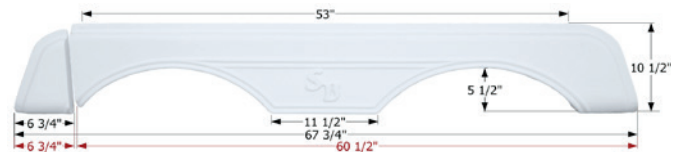

Sunnybrook Tandem Fender Skirt
FS2624

Fits various Sunnybrook & Winnebago brands. Slide out split is molded into the part. 1/4" Slide Gap included in the "F" dimension. Individual pieces are 6 3/4" and 60 1/2".

67 3/4" x 10 1/2"

12624 Polar White