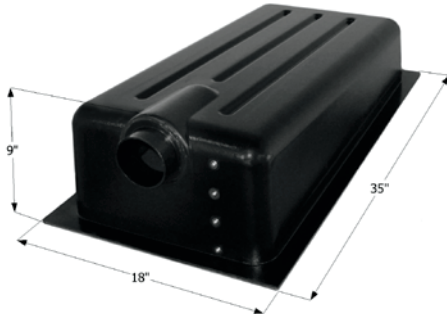

12415 Tank w/ 3" Spigot & Sensors Installed

Center End Drain HT165B-ED

32" x 32" x 7" - 18 US Gallon Capacity.

12416 Tank w/ 3" Spigot & Sensors Installed

Center End Drain HT147-ED

35" x 18" x 9" - 13 US Gallon Capacity.