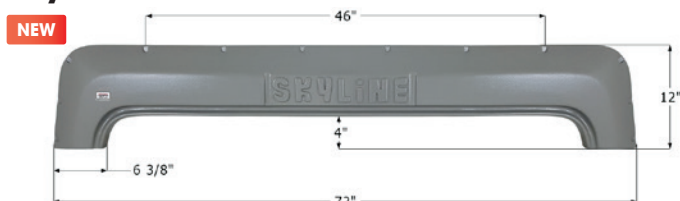

62" x 11 1/4"

12331 Black

12576 Polar White

Skyline Tandem Fender Skirt **FS2561**

Fits various Layton brands including: Skyline.
59 1/2" x 14 5/8"

12561 Polar White

Skyline Tandem Fender Skirt **FS4220**

Fits various Skyline brands.
72" x 12"