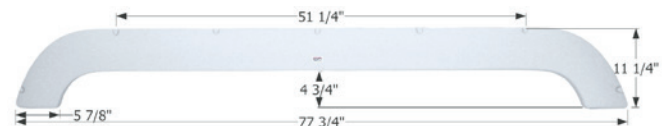

Fleetwood Tandem Fender Skirt **FS2159**

Fits various Fleetwood brands including: Gearbox.

77 3/4" x 11 1/4"

12159	Polar White

RV Tips

Install ICON Replacement Fender Skirts using the original hardware. Pre-drill the holes where necessary, line the part up to the holes on the trailer and attach with the hardware. Note that you should not overtighten the screws.