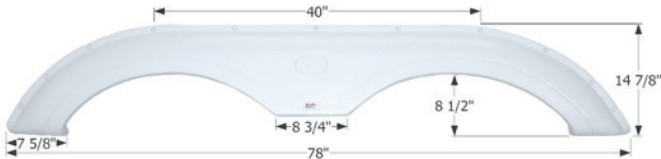

12177 Polar White

Thor Tandem Fender Skirt **FS2317**

Fits various Thor brands including: Crossroads Silverado.
66 1/2" x 9 1/2"

12317 Polar White

Thor Tandem Fender Skirt **FS2205**

Fits various Thor brands including: Komfort Trailblazer.
78" x 14 7/8"