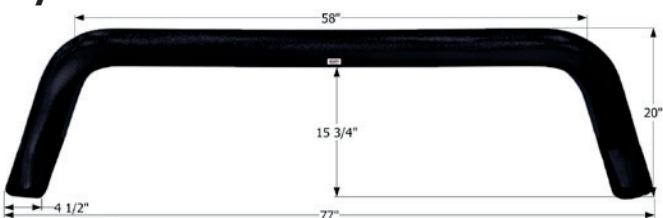

Fits various Keystone brands including: Vantage. 77" x 20"

12671 Black

Keystone Tandem Fender Skirt **FS2809**

Fits various Keystone brands including: Montana Mountaineer.

69 7/8" x 12 1/4"

12809 Mauve Grey