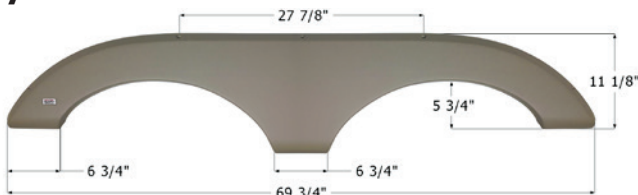

Keystone Tandem Fender Skirt **FS710**

Fits various Keystone brands including: Cougar, Cougar X-Lite, Cougar SRX.
69 3/4" x 11 1/8"

01465   **Taupe**
01466   **Polar White**
01649   **Metallic Bronze**