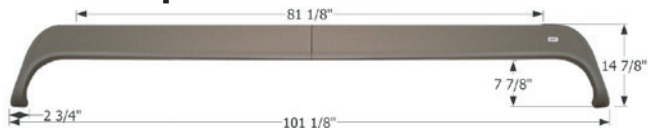

107 7/8" x 12 1/8"

12096 Polar White

KZ Triple Fender Skirt **FS2886**

Fits various KZ brands including: Sportsmen.

110" x 14 1/2"

12886 Black

Monaco Triple Fender Skirt **FS2045**

Fits various Monaco & Holiday Rambler brands including: Mckenzie Dune Chaser.