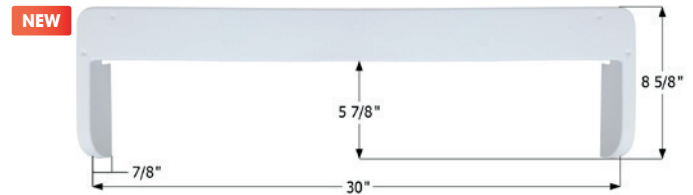

Entry Door Step Trim

Universal replacement to fit by dimension. 30" x 8 5/8"

14398 Polar White