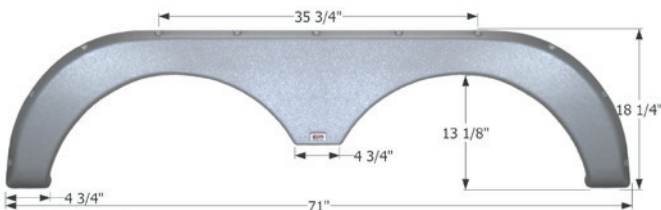

Thor Tandem Fender Skirt **FS2290**

Fits various Thor brands including: Tahoe.
71" x 18 1/4"

12290 Metallic Silver