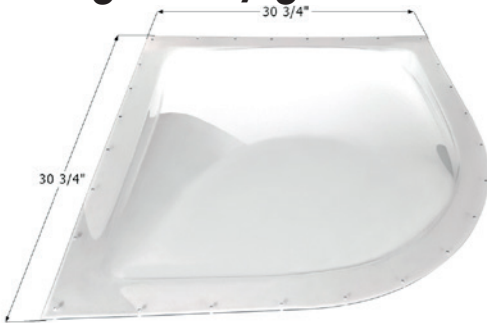

- 12594** White

Neo Angle RV Skylight **NSL3013**

Dome Dimension: 30" x 13" x 4"
 Flange Dimension: 34" x 16" (2" width)

- 01870** Clear

- 01871** White

- 12111** Smoke

Radius Edge RV Skylight **RSL26**

Dome Dimension: 26" x 26" x 5"
 Flange Dimension: 30 3/4" x 30 3/4" (2 3/8" width)