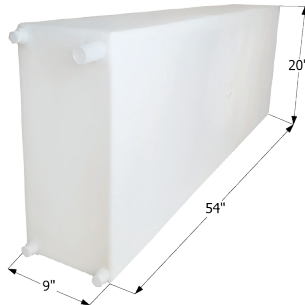

Fresh Water Tank **WT2450**

54" x 20" x 9" - 39 US Gallon Capacity.

12450 Tank Only

12714 Tank w/ 1/2" FPT (3), 1 1/4" Filler Boss (1)