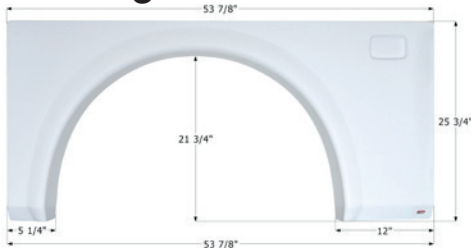

12409 Polar White (Unpainted)

Damon Single Fender Skirt **FS1899 LH**

Fits various Damon brands including: Challenger.
38 3/4" x 15 (F); 19 1/2 (R)"

01910 Polar White

Coachmen Single Fender Skirt **FS2801**