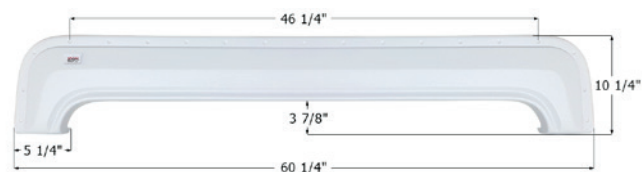

01788 Polar White

01789 Champagne

Dutchmen Tandem Fender Skirt **FS2109**

Fits various Dutchmen brands including: the Dutchmen Classic.

70 3/8" x 9 3/8"

12109 Polar White

Dutchmen Tandem Fender Skirt **FS1813**