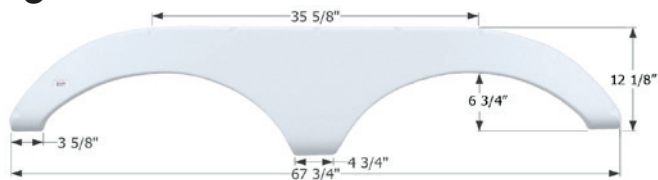

- 12318** Black

Pilgrim Tandem Fender Skirt **FS1712**

Fits various Pilgrim brands including: Open Road.
68 1/2" x 13"

- 01712** Polar White
- 01713** Dark Grey

Pilgrim Tandem Fender Skirt **FS1804**

Fits various Pilgrim brands including: Open Road.
67 3/4" x 12 1/8"