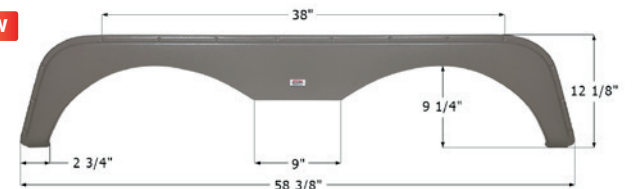

Forest River Tandem Fender Skirt FS4270

NEW

Fits various Forest River brands including: Shamrock, Rockwood.
58 3/8" x 12 1/8"

- **14270** Mauve Grey