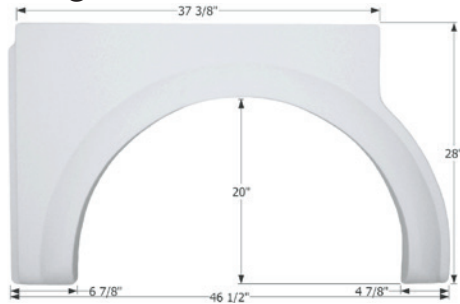

Damon Single Fender Skirt **FS1975 RH**

Fits various Damon brands including: Daybreak.
46 1/2" x 28"

01975 Polar White (Unpainted)