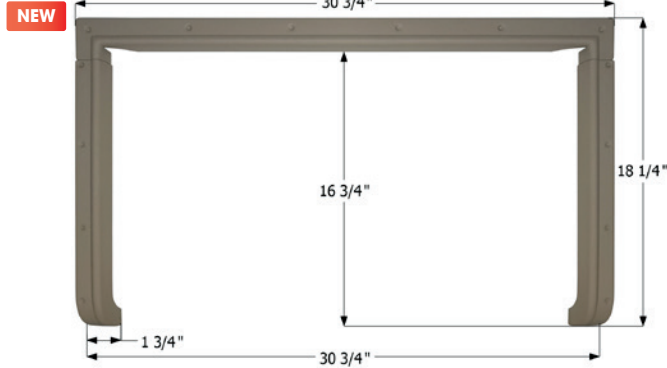

Step Trims

Step trims, that finish off the area around the RV step, are often subject to damage. UV exposure can make the original component become brittle and then a slight kick or nudge can cause irreparable damage. ICON manufactures a number of different replacements in brand matched and generic sizes.

3 Piece Step Trim

Fits various steps, including Sunnybrook brands. This Step Trim is designed to be trimmable in height. 30 3/4" x 18 1/4"

14388 Taupe

14412 Polar White