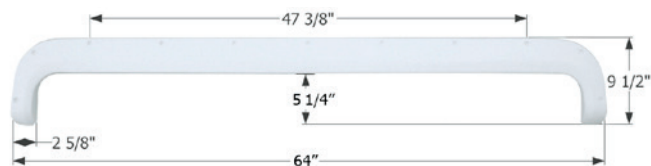

57" x 10 1/4"

01680 Polar White

Fleetwood Tandem Fender Skirt **FS4362**

NEW

Fits various Fleetwood brands including: Backpack.
65 5/8" x 10 7/8"

14362 Metallic Olive Grey

Fleetwood Tandem Fender Skirt **FS730**