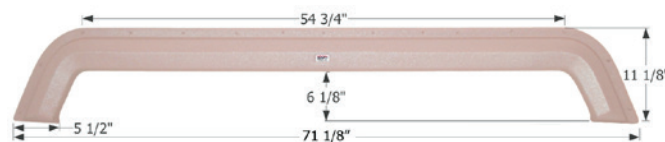

Forest River Tandem Fender Skirt **FS2055**

Fits various Forest River brands including: Wildwood.
71 1/8" x 11 1/8"

- **12055** Grey Rose
- **12188** Polar White
- **14112** Grey