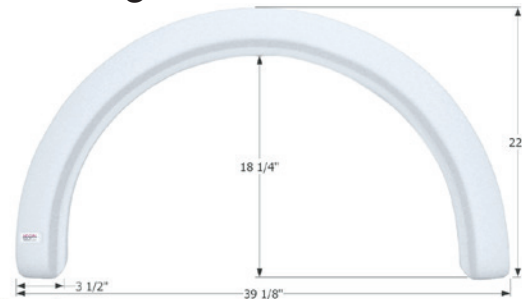

R-Vision Single Fender Skirt **FS2001**

Fits various R-Vision brands.
39 1/8" x 22"

12001 Polar White