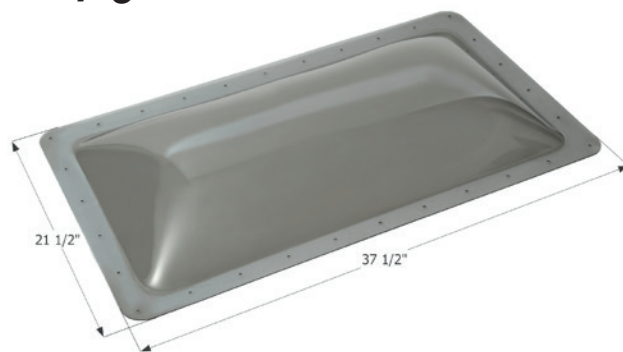

RV Skylight SL1733

Dome Dimension: 33 1/2" x 17 1/2" x 4"
Flange Dimension: 37 1/2" x 21 1/2" (2" width)

12198 Smoke

12214 Clear

14521 White