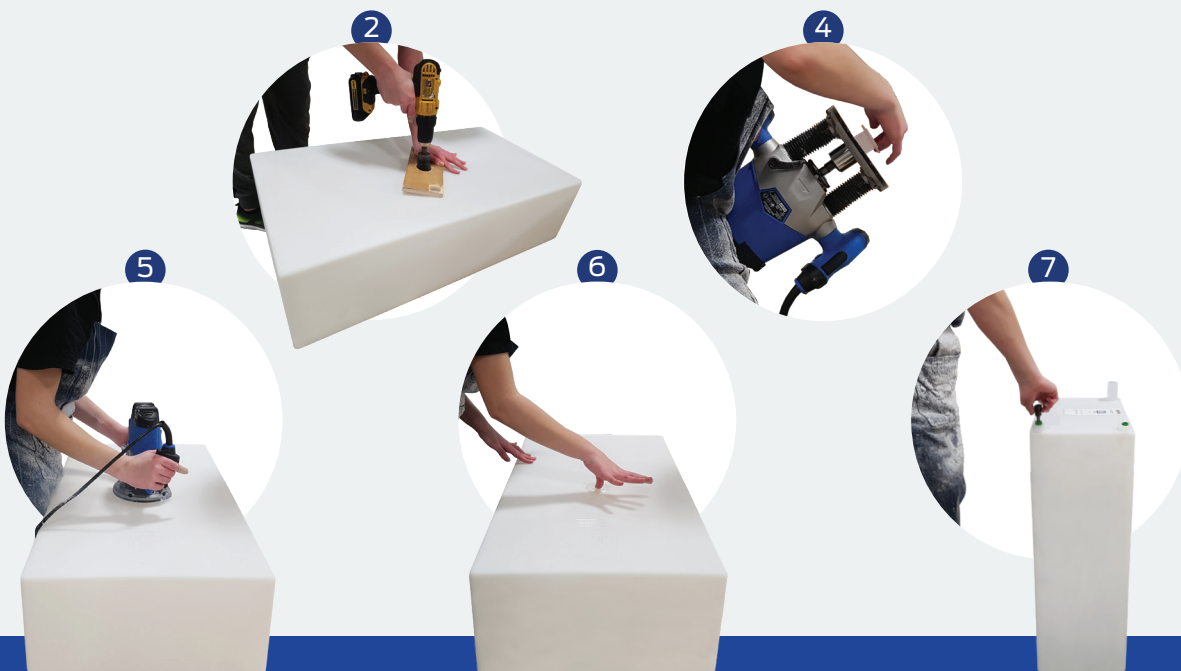

2 With the proper size Hole Saw, drill a hole in the container slightly larger than the pilot on the fitting. The fitting must be able to rotate freely.

3 On small fittings (1/2" and smaller) you can use a 1 HP Electric Router. On fittings measuring 3/4" to 1-1/2", a 1 to 1-1/2 HP to 2 HP Electric Router is acceptable. On small fittings 1/2" and smaller, we supply drivers with 1/4" shanks. Our fittings 3/4" and larger, we supply drivers with 1/2" shanks. All electric routers should have 18,000 to 25,000 RPM's.

4 Place fitting pilot in the hole of the container.

5 Holding the Router in your hands and having the driving tool attached to the fitting, turn on the power and apply slight pressure so that molten plastic starts to flow around the outside diameter of the fitting. You will develop a technique as to how to apply pressure. The melting process will only take 2-3 seconds. Turn off the power and keep the driver in position with applied slight pressure for another 5 seconds. This will ensure a good bond with approximately 1/4" molten plastic surrounding the diameter of the fitting.

6 After 1 minute you can apply testing procedures, such as tapping with a hammer or prying with leverage.

7 Plug open fittings to keep the tank clean or install plumbing as necessary.