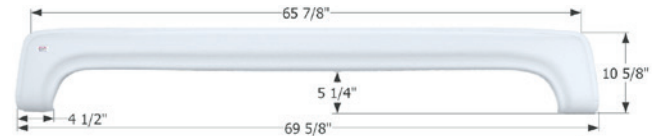

Fits various KZ brands including: Frontier.
65 1/4" x 14"

01724 Polar White

01725 Cobalt Blue

KZ Tandem Fender Skirt FS1746

Fits various KZ brands including: Sportsmen.
69" x 9 3/4"

01746 Polar White

KZ Tandem Fender Skirt FS1748