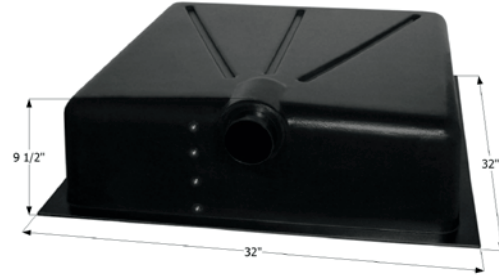

Center End Drain HT165-ED

32" x 32" x 9 1/2" - 25 US Gallon Capacity.

12415 Tank w/ 3" Spigot & Sensors Installed