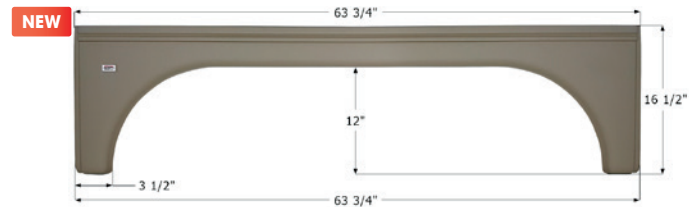

Hi-Lo Tandem Fender Skirt **FS4286**

Fits various Hi-Lo brands.
63 3/4" x 16 1/2"

- **14286**   Taupe