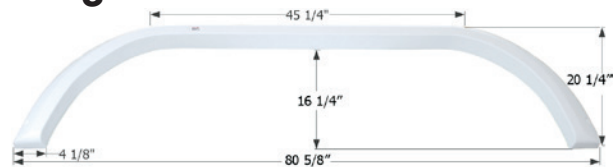

Carriage Tandem Fender Skirt **FS1792**

Fits various Carriage brands including: Cameo, Cabo, Carri-Lite, Royal. This skirt is also available for the side side (FS1792S).
80 5/8" x 20 1/4"

- **01792** Polar White
- **01793** Metallic Silver
- **12548** Champagne