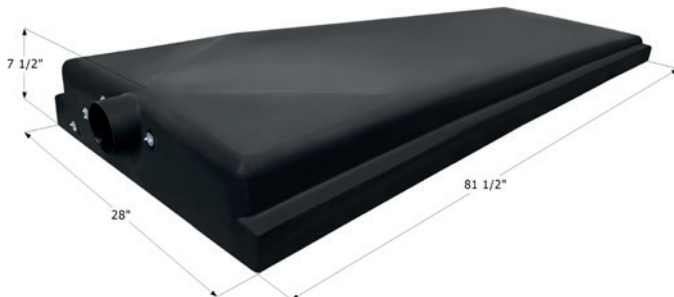

Center End Drain **H3554**

81 1/2" x 28" x 7 1/2" - 50 US Gallon Capacity.

14019 0218936 from Amerikart, 0318078 from ICON

14056 Tank Only