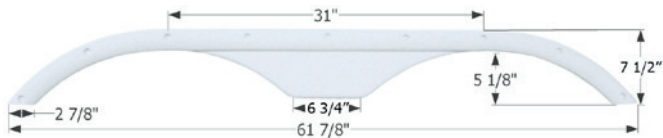

Kustom Koach Tandem Fender Skirt FS1747

Fits various Kustom Koach brands including: Westwind.
61 7/8" x 7 1/2"

01747 Polar White