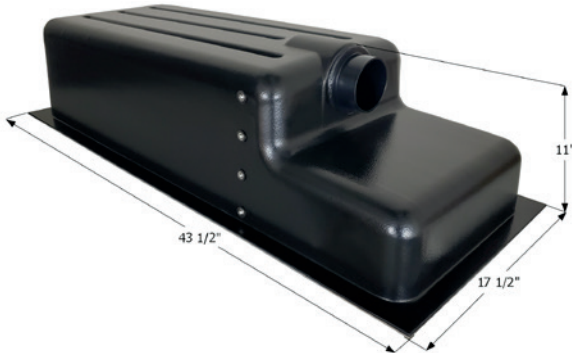

Recessed Drain HT264-RE

43 1/2" x 17 1/2" x 11" - 20 US Gallon Capacity.

12418 Tank w/ 3" Spigot & Sensors Installed