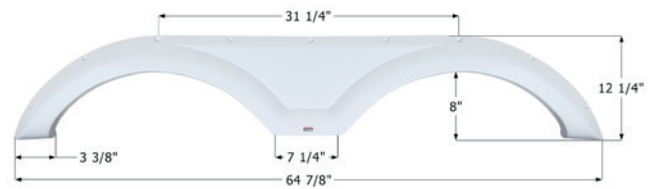

FS2208

Fits various Gulfstream brands including: Innsbruck.
69" x 14 1/2"

12208 Polar White

Gulf Stream Tandem Fender Skirt

FS4060

Fits various Gulfstream brands.
64 7/8" x 12 1/4"

14060 Polar White

Gulf Stream Tandem Fender Skirt