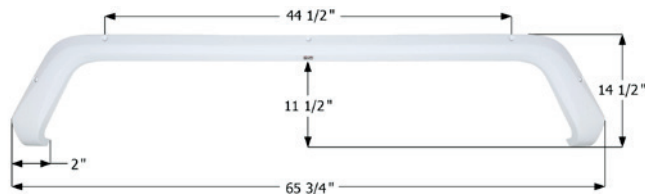

Sunline Tandem Fender Skirt **FS2319**

Fits various Sunline brands including: Solaris.
65 3/4" x 14 1/2"

- **12319** Polar White