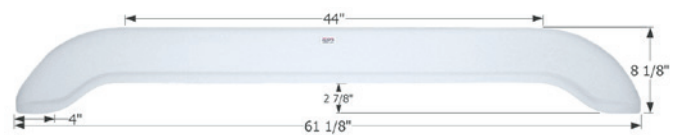

Extreme RV Tandem Fender Skirt **FS1913**

Fits various Extreme RV brands including: Sportsmaster.

The skirt is fastened with a flange on the underside for hidden fastening.

61 1/8" x 8 1/8"

- **01913** Polar White