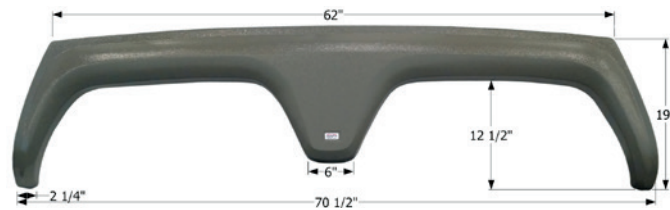

12600 Olive Grey

12780 Black

12785 Taupe

14101 Evening Sand

14131 Polar White

Coachmen Tandem Fender Skirt **FS2689**

Fits various Coachmen brands including: Somerset. 70 1/2" x 19"

12689 Olive Grey