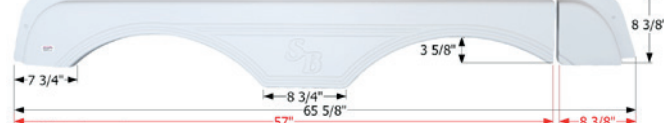

Fits various Sunnybrook & Winnebago brands. Slide out split is molded into the part. 1/4" Slide Gap included in the "F" dimension. Individual pieces are 57" and 8 3/8". Sunnybrook part numbers are FD-1045RH and FD-1045LH.

65 5/8" x 8 3/8"

12631 Polar White