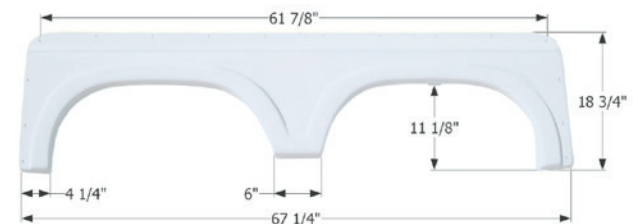

ICON Tandem Fender Skirt **FS600**

Universal replacement to fit by dimension.
67 1/4" x 18 3/4"

00413 Colonial White

00414 Polar White