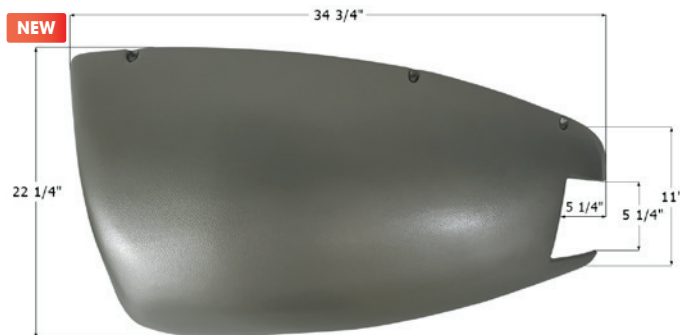

R-Vision Front Corner Cap

Front Lower Corner Cap. Constructed of durable high-impact ABS plastic. The part is 14" deep on the corner edge. This part fits 2005 R-Vision Trail Lite 8212 and others. Check your measurements and compare to verify fit for your RV.

34 3/4" x 22 1/4"

14191	Right Side	Metallic Grey
14192	Left Side	Metallic Grey