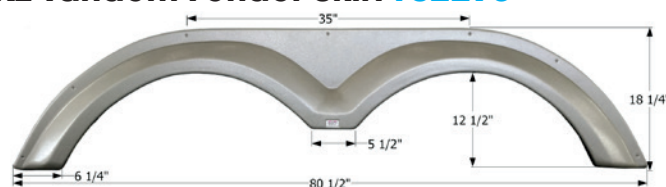

KZ Tandem Fender Skirt FS2295

Fits various KZ brands including: Escalade, Montego Bay.
80 1/2" x 18 1/4"

- **12295** Champagne
- **12596** Polar White