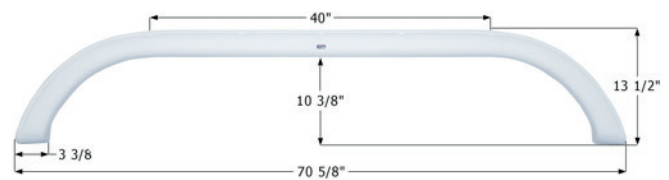

12779 Dark Khaki

14005 Mauve Grey

14064 Black

Forest River Tandem Fender Skirt **FS2856**

Fits various Forest River brands including: Cardinal LE.
67 3/4" x 14"

12856 Polar White

Forest River Tandem Fender Skirt **FS2876**