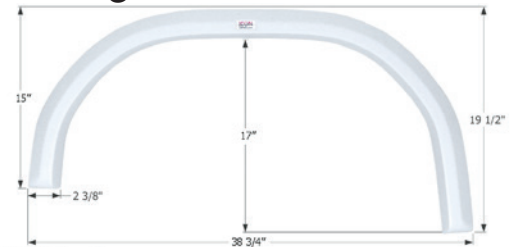

Damon Single Fender Skirt **FS1899 LH**

Fits various Damon brands including: Challenger.
38 3/4" x 15 (F); 19 1/2 (R)"

01910 Polar White