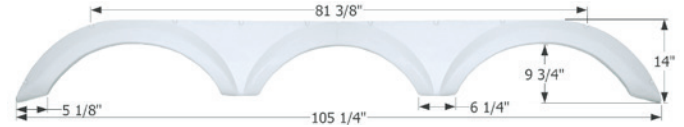

Forest River Triple Fender Skirt **FS2258**

Fits various Forest River brands including: XLR.
105 1/4" x 14"

12258 Polar White

12315 Black

14693 Winchester Brown