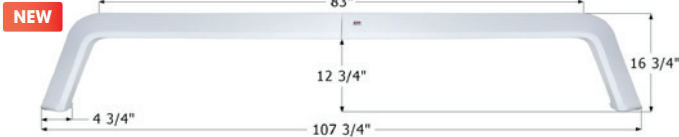

Tiffin Fender Skirt **FS4456**

Fits various Tiffin brands including: Alfa Gold. This model has a flat flange, no screw indentations.
107 3/4" x 16 3/4"

14456	Polar White