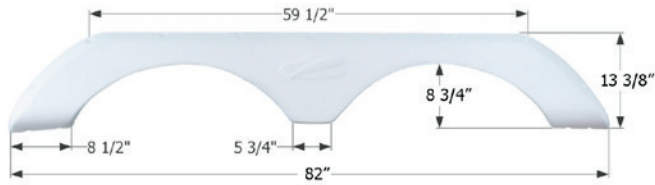

14199 Polar White

R-Vision Tandem Fender Skirt **FS775**

Fits various R-Vision brands including: Trail-Lite, Trail-Cruiser, Trail-Sport.
65" x 12"

01638 Taupe

01639 Polar White

14411 Black

R-Vision Tandem Fender Skirt **FS776**