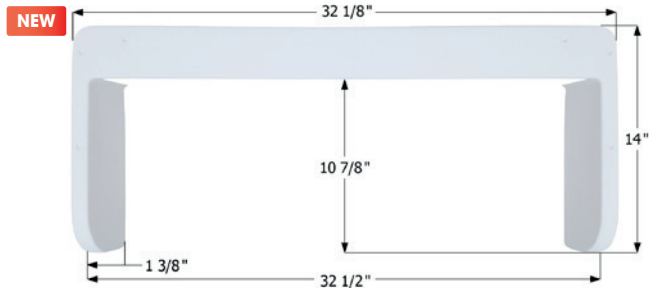

14467 Polar White

Entry Door Step Trim

Universal replacement to fit by dimension. 31 5/8" x 13 1/2"

12880 Black

14397 Polar White

Entry Door Step Trim

Universal replacement to fit by dimension. 32 1/8" x 14"