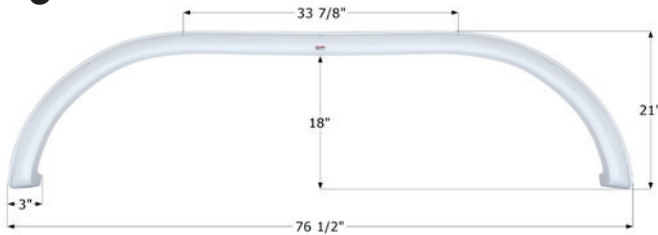

Rage'n Tandem Fender Skirt **FS4096**

Fits various Rage'n brands. 76 1/2" x 21"

- **14096** Polar White