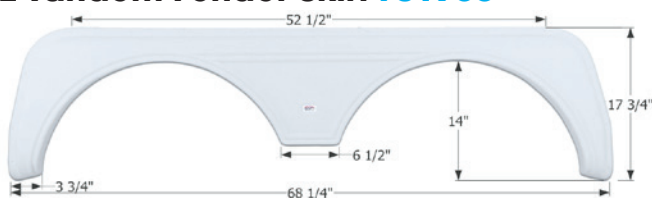

Fits various KZ brands including: Sportsmen. Also fits various Sunnybrook brands.
68 1/4" x 17 3/4"

- 01963** Polar White

KZ Tandem Fender Skirt FS2343

Fits various KZ brands including: Sportsmen Sportster.
69 1/4" x 19"