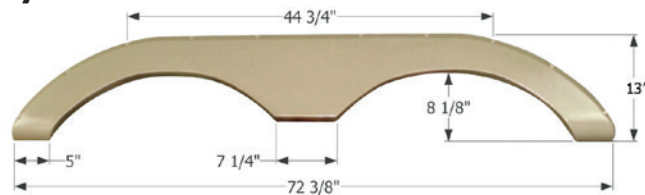

Keystone Tandem Fender Skirt **FS774**

Fits various Keystone brands including: Laredo, Challenger.
72 3/8" x 13"

01632   **Metallic Bronze**
01637   **Polar White**
01672   **Taupe**