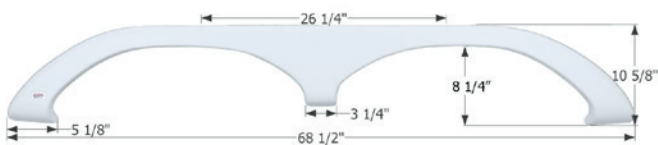

Fleetwood Tandem Fender Skirt **FS1811**

Fits various Fleetwood brands including: Prowler.

68 1/2" x 10 5/8"

01811	Polar White
01812	Taupe