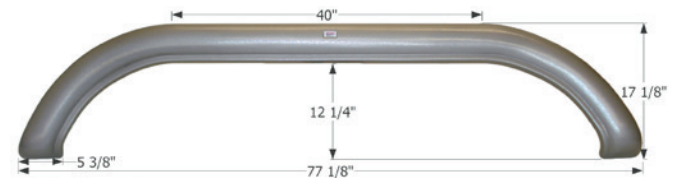

Cruiser Tandem Fender Skirt FS2677

Fits various Cruiser brands including: Viewfinder.
68 1/8" x 12 1/2"

- 12677** Grey

DRV Luxury Suites Tandem Fender Skirt FS2138

Fits various DRV Luxury Suite and Potomac brands.
This fender skirt mounts to the side of the RV via screws drilled in from the backside, through the fender skirts inner liner.
77 1/8" x 17 1/8"