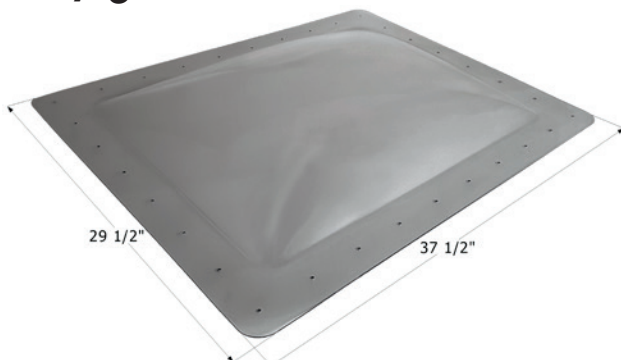

RV Skylight **SL2432**

Dome Dimension: 32" x 24" x 5"
Flange Dimension: 37 1/2" x 29 1/2" (2 3/4" width)

12884 Clear

14116 Smoke

14254 White