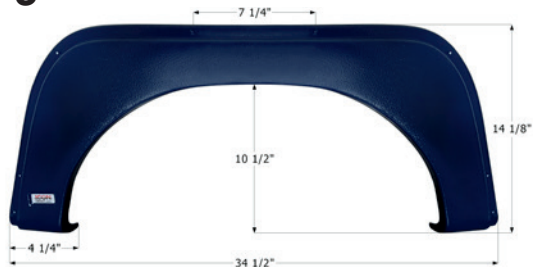

KZ Single Fender Skirt **FS2058**

Fits various KZ brands including: Coyote.
34 1/2" x 14 1/8"

12058 Cobalt Blue