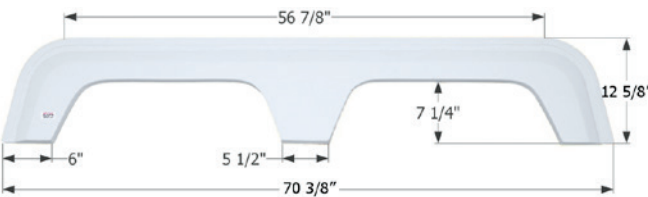

- 12206** Polar White

Coachmen Tandem Fender Skirt **FS2545**

Fits various Coachmen brands including: Freedom Express.
73" x 11 7/8"

- 12545** Copper

Coachman Tandem Fender Skirt **FS783**

Fits various Coachmen brands including: Royal.
70 3/8" x 12 5/8"