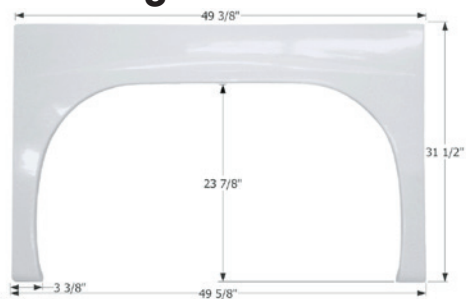

Gulf Stream Single Fender Skirt **FS1947**

Fits various Gulf Stream brands including: Friendship.
49 5/8" x 31 1/2"

01947 Polar White (Unpainted)