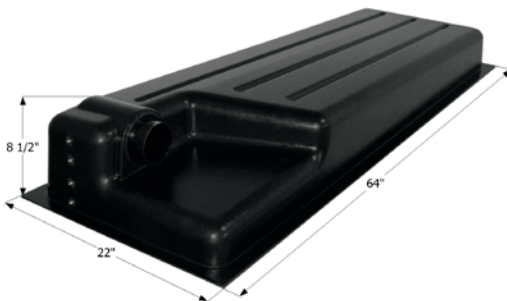

Recessed Drain HT387-RE

64" x 22" x 8 1/2" - 28 US Gallon Capacity.

12421 Tank w/ 3" Spigot & Sensors Installed