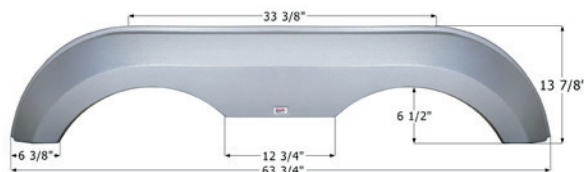

Award Tandem Fender Skirt **FS2909**

Fits various Award brands.
63 3/4" x 13 7/8"

- **12909** Metallic Silver
- **14511** Polar White