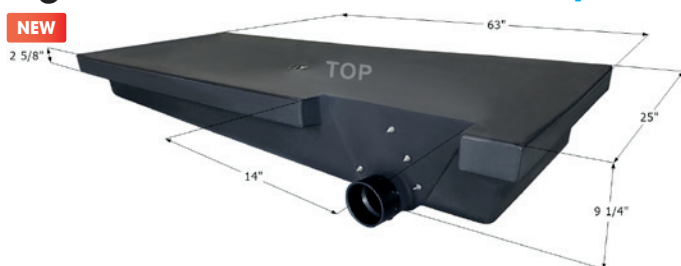

Right Side Drain H3595-RH 14" Gap

NEW

63" x 25" x 9 1/4" - 39 US Gallon Capacity.

14428 0225225 from Amerikart