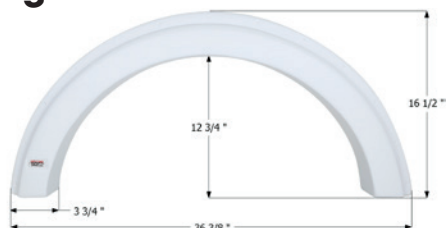

01738 Polar White

01745 Colonial White

ICON Single Fender Skirt **FS320**

Universal replacement to fit by dimension. 40" x 19 5/8"

00393 Colonial White

00394 Polar White

ICON Single Fender Skirt **FS1759**

Universal replacement to fit by dimension. Also fits various Wolverine & Prolite brands. 36 3/8" x 16 1/2"