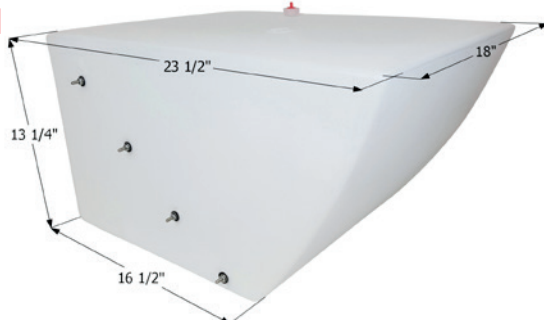

Jayco Fresh Water Tank **WT3615**

NEW

23 1/2" x 18" x 13 1/4" - 20 US Gallon Capacity.

14210	0260385 from Amerikart