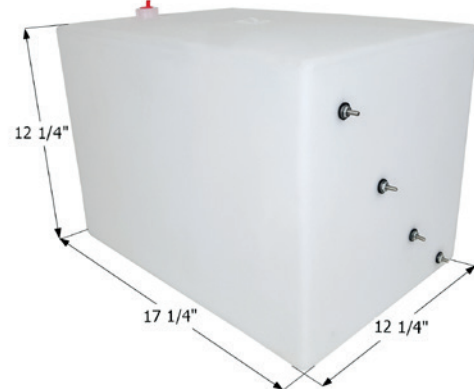

Jayco Fresh Water Tank **WT3617**

NEW

17 1/4" x 12 1/4" x 12 1/4" - 10 US Gallon Capacity.

14212	0210912 from Amerikart