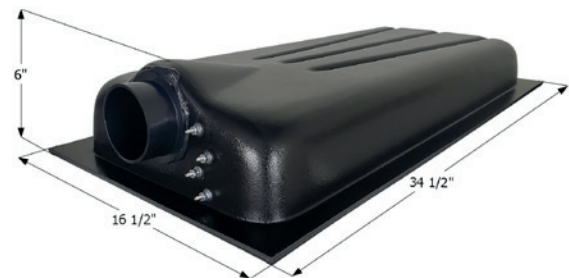

Center End Drain HT707-ED

34 1/2" x 16 1/2" x 6" - 8 US Gallon Capacity.

01601 Tank w/ 3" Spigot & Sensors Installed