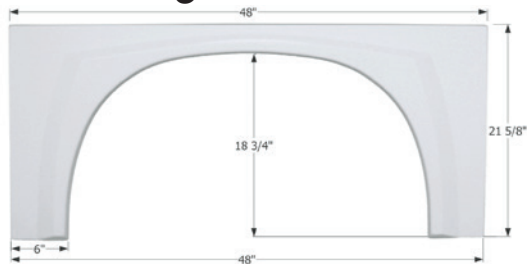

Gulf Stream Single Fender Skirt **FS1764**

Fits various Gulf Stream brands including: Palm Breeze.
48" x 21 5/8"

01764 Polar White (Unpainted)