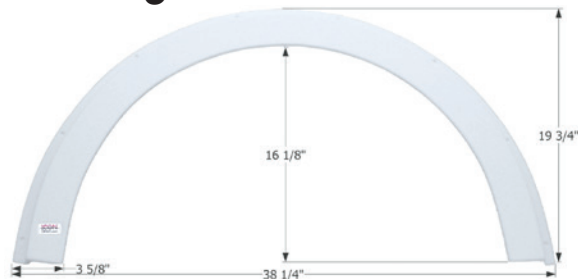

14280 Black

Palomino Single Fender Skirt **FS4280 RH**

Fits various Palomino brands including: Banshee B-2. This fender skirt is for the RIGHT SIDE of the trailer.
25" x 7"

14281 Black

R-Vision Single Fender Skirt **FS1800**