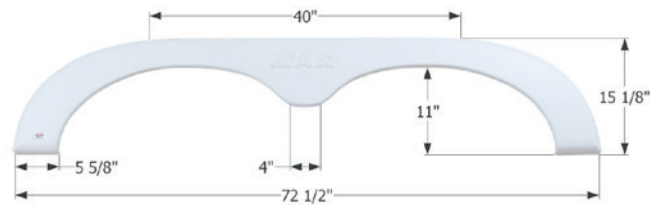

Fits various R-Vision brands including: Bayhauler, Trail-lite, Trail Sport.

82" x 13 3/8"

01634 Metallic Grey

01641 Polar White

14317 Black

R-Vision Tandem Fender Skirt **FS781**

Fits various R-Vision brands including: Max-lite.