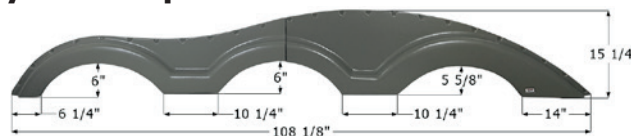

Keystone Triple Fender Skirt **FS1000 LH**

Fits various Keystone brands, including: Raptor. In most cases this fender is for the LEFT SIDE of the trailer. In some applications it was reversed. Compare to the photo to confirm.
108 1/8" x 15 1/4"

01685 Olive Grey

01686 Polar White

12563 Black