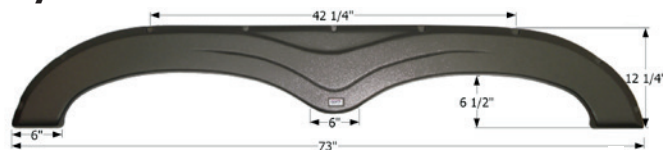

14751 Black

Keystone Tandem Fender Skirt **FS2547**

Fits various Keystone brands including: Montana Mountaineer.

70 1/4" x 11 1/4"

12547 Mauve Grey

Keystone Tandem Fender Skirt **FS2572**

Fits various Keystone brands including: Outback. 73" x 12 1/4"