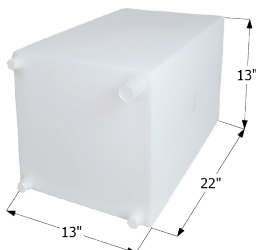

Fresh Water Tank WT2459

22" x 13" x 13" - 15 US Gallon Capacity.

1. ---
2. **12459** Tank Only

   - **12723** Tank w/ 1/2" FPT (3), 1 1/4" Filler Boss (1)