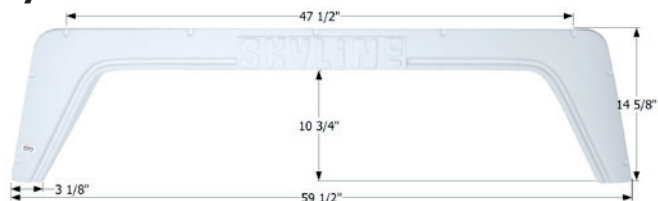

Skyline Tandem Fender Skirt **FS2561**

Fits various Layton brands including: Skyline.
59 1/2" x 14 5/8"

12561 Polar White