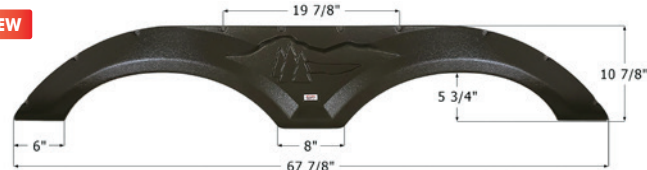

Forest River Tandem Fender Skirt **FS4482**

NEW

Fits various Forest River brands including: Rockwood.
67 7/8" x 10 7/8"

- **14482**   **Dark Storm**