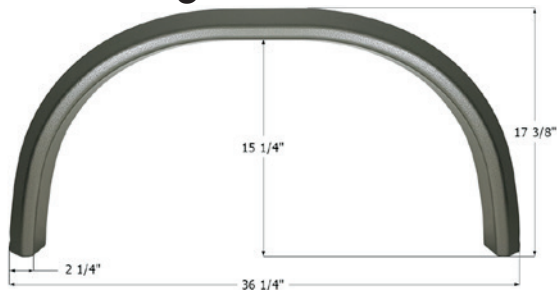

Forest River Single Fender Skirt **FS4405**

NEW

Fits various Forest River brands including: Forester.
36 1/4" x 17 3/8"

14405 Cloud Silver

14519 Polar White