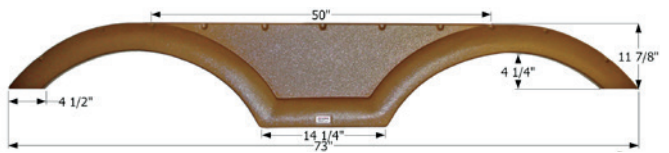

Coachmen Tandem Fender Skirt **FS2545**

Fits various Coachmen brands including: Freedom Express.
73" x 11 7/8"

- **12545** Copper