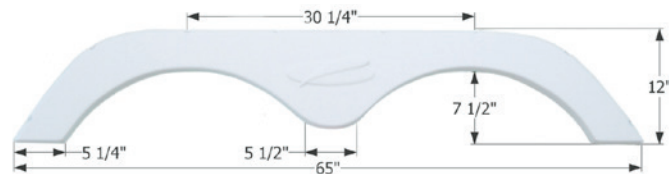

R-Vision Tandem Fender Skirt **FS775**

Fits various R-Vision brands including: Trail-Lite, Trail-Cruiser, Trail-Sport.
65" x 12"

01638 Taupe

01639 Polar White

14411 Black