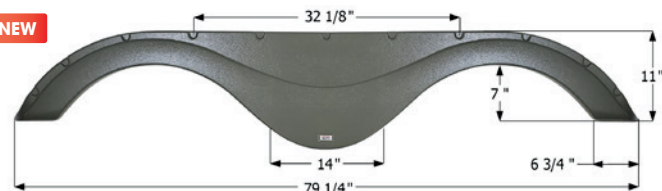

Forest River Tandem Fender Skirt **FS4667**

NEW

Fits various Forest River brands including: Salem Hemisphere.
79 1/4" x 11"

- **14667**   **Olive Grey**