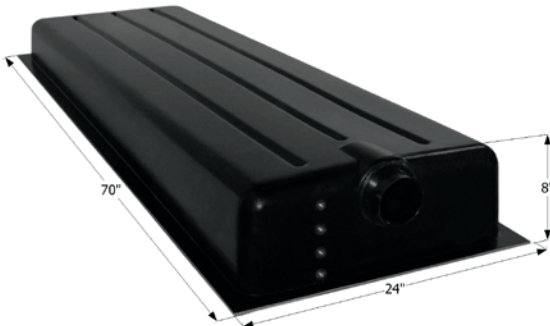

Center End Drain **HT192B-ED**

70" x 24" x 8" - 39 US Gallon Capacity.

12426 Tank w/ 3" Spigot & Sensors Installed