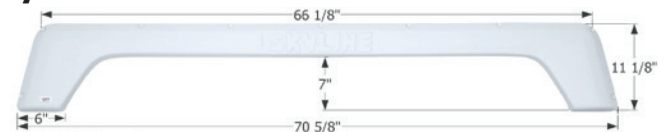

Skyline Tandem Fender Skirt **FS2265**

Fits various Layton brands including: Skyline Nomad.

70 5/8" x 11 1/8"

12265 Polar White