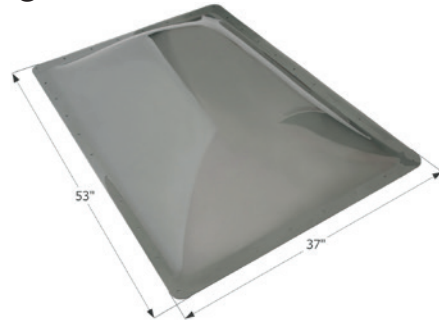

12115 Smoke

RV Skylight SL2830

NEW

Dome Dimension: 30" x 28 1/8" x 5"
 Flange Dimension: 33" x 31 1/8" (1 1/2" width)

14315 White

RV Skylight SL3349

Dome Dimension: 49" x 33" x 4 1/2"
 Flange Dimension: 53" x 37" (2" width)