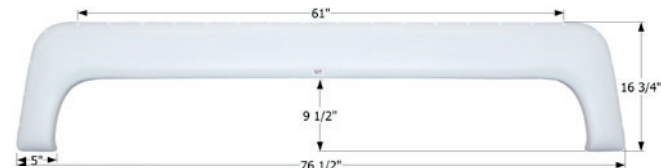

Sunnybrook Tandem Fender Skirt

FS2645

Fits various Sunnybrook & Winnebago brands.
76 1/2" x 16 3/4"

12645 Polar White