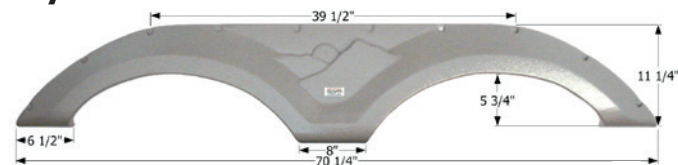

14751 Black

Keystone Tandem Fender Skirt **FS2547**

Fits various Keystone brands including: Montana Mountaineer.

70 1/4" x 11 1/4"

12547 Mauve Grey

Keystone Tandem Fender Skirt **FS2572**

Fits various Keystone brands including: Outback. 73" x 12 1/4"