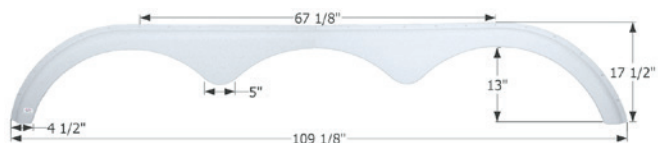

Pace American Triple Fender Skirt **FS2064**

Fits various Pace American Custom built trailers.

109 1/8" x 17 1/2"

12064 Polar White