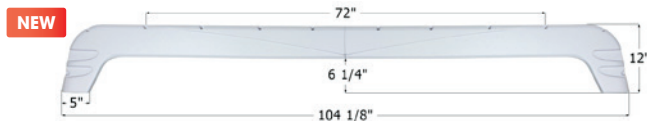

Forest River Fender Skirt **FS4471**

Fits various Forest River brands.
104 1/8" x 12"

14471 Polar White