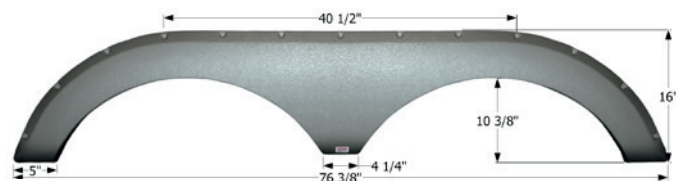

Heartland Tandem Fender Skirt **FS2698**

Fits various Heartland brands including: Big Country.
76 3/8" x 16"

12698 Metallic Grey