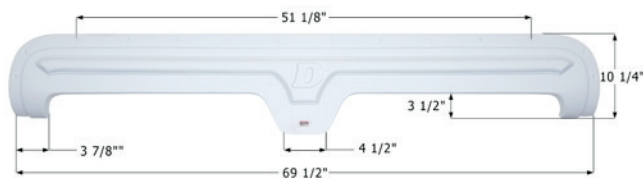

- 01708** Polar White
- 01709** Champagne

Cruiser Tandem Fender Skirt FS4528

NEW

Fits various Cruiser brands including: Viewfinder.
65 3/4" x 12"

- 14528** Grey
- 14754** Dark Storm

Dutchmen Tandem Fender Skirt **FS1714**