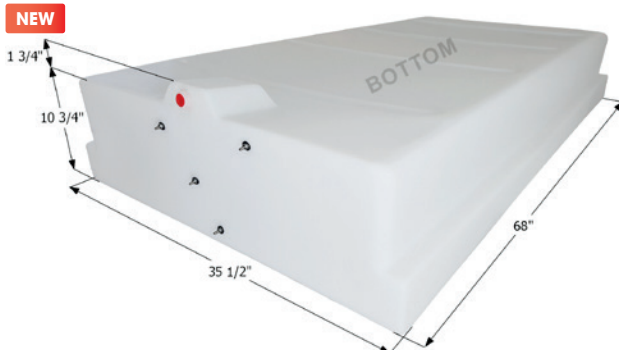

Fresh Water Tank **WT3677**

NEW

68" x 35 1/2" x 10 3/4" - 100 US Gallon Capacity.

14319 w/ 1/2" FPT (1), Level Sensors (4), w/ Sump

14663 Tank Only, w/o Sump