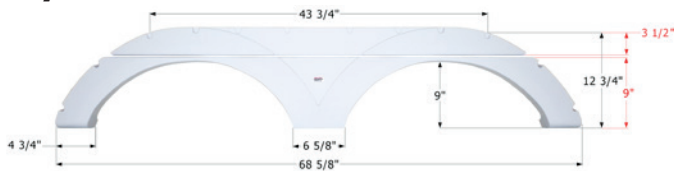

Keystone Tandem Fender Skirt **FS2908**

Fits various Keystone brands including: Passport Ultralite. Slide out split is molded into the part. 1/4" Slide Gap included in the "C" dimension. Individual pieces are 3 1/2" and 9".

68 5/8" x 12 3/4"

12908 Polar White