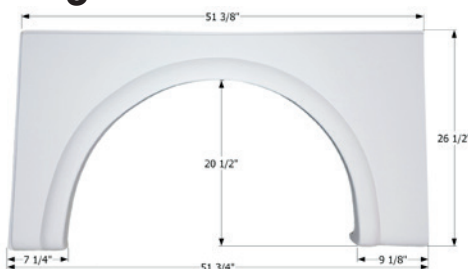

12819 Polar White (Unpainted)

Fleetwood Single Fender Skirt **FS1916**

Fits various Fleetwood brands including: Flair.
41 3/4" x 24"

01916 Polar White

Damon Single Fender Skirt **FS2818 RH**

Fits various Damon brands including: Daybreak.
51 3/4" x 26 1/2"