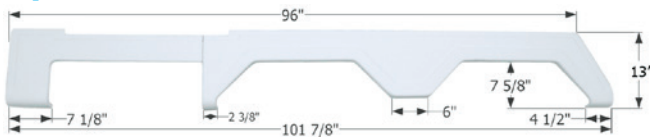

Glendale Tandem Fender Skirt **FS1762**

Step Trim

Fits various Glendale brands including: Titanium. These fender skirts fit certain models of Glendale Titanium 5th wheels that included the step trim & fender in one part. Our replacement has 2 parts, that snap together where the fender & the step trim meet.

101 7/8" x 13"

01762	Polar White
01763	Mauve Grey
01768	Slate Grey