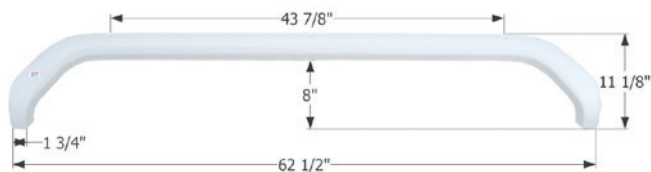

Fleetwood Tandem Fender Skirt **FS736**

Fits various Fleetwood brands.

62 1/2" x 11 1/8"

01692 Polar White