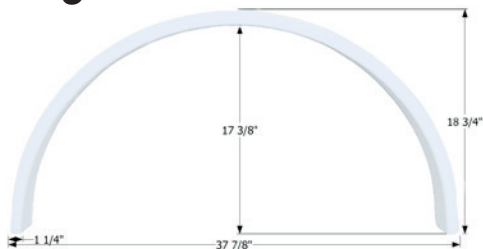

- 12558** Polar White
- 14736** Black

Jayco Single Fender Skirt **FS2593**

Fits various Jayco brand Pop up Campers. Jayco part number 0173266 and 150-564.
23 1/2" x 10 1/2"

12593 Polar White

Jayco Single Fender Skirt **FS2786**