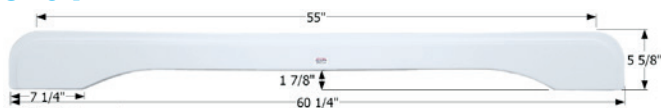

Sunnybrook Tandem Fender Skirt

FS2642

Fits various Sunnybrook & Winnebago brands.
60 1/4" x 5 5/8"

12642 Polar White