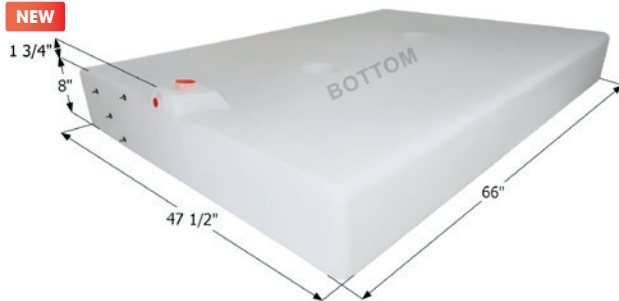

Fresh Water Tank **WT3676**

NEW

66" x 47 1/2" x 8" - 106 US Gallon Capacity.

14318 0338065 from ICON

14379 Tank Only, w/ Sump

14380 Tank Only, w/o Sump