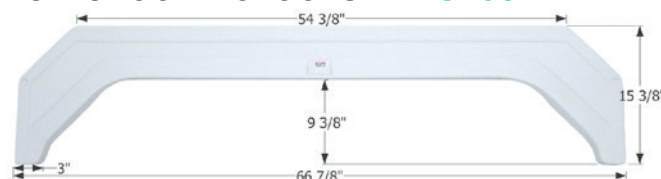

Fits various Thor brands including: Komfort.
66 7/8" x 15 3/8"

12039 Polar White

Thor Tandem Fender Skirt **FS1960**

Fits various Thor brands including: Jazz, Summit. The original Duo Form part number is 1368404319IP and it may also replace part number 1368404386IP.
68 3/4" x 13 1/4"