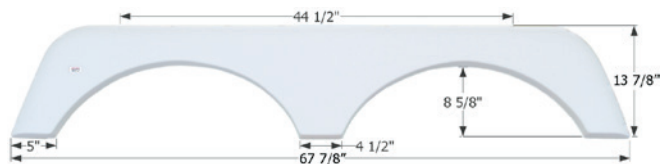

KZ Tandem Fender Skirt FS1781

Fits various KZ brands including: Sportsmen.
67 7/8" x 13 7/8"

01781 Polar White