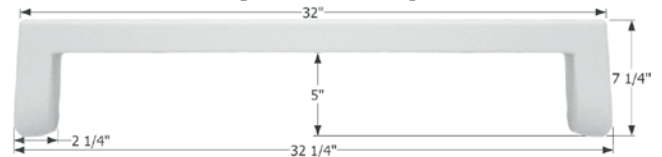

Forest River Entry Door Step Trim

Fits various Forest River brands including: Cardinal. 32 1/4" x 7 1/4"

01839 Polar White

01842 Champagne

12136 Taupe