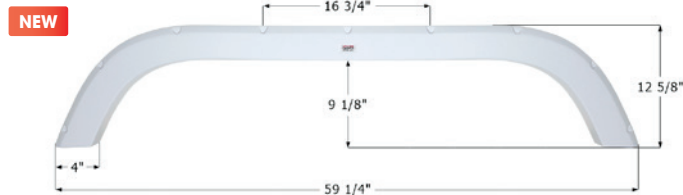

70 1/4" x 12 1/4"

14133 Polar White

Starcraft Tandem Fender Skirt **FS4209**

Fits various Starcraft brands including: Travel Star.
69 5/8" x 12 1/4"

14209 Black

Starcraft Tandem Fender Skirt **FS4290**

Fits various Starcraft brands including: Antigua.
59 1/4" x 12 5/8"