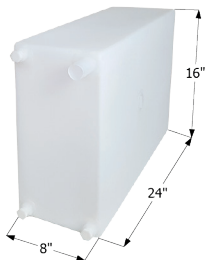

Fresh Water Tank **WT2466**

24" x 16" x 8" - 12 US Gallon Capacity.

- **12500** Tank Only
- **12730** Tank w/ 1/2" FPT (3), 1 1/4" Filler Boss (1)