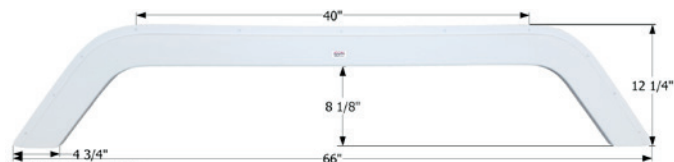

Sunnybrook Tandem Fender Skirt

FS2664

Fits various Sunnybrook & Winnebago brands. Sunnybrook part number is FD263. 66" x 12 1/4"

- **12664** Polar White