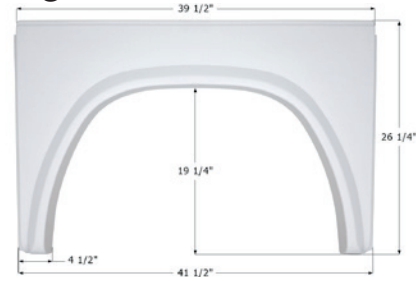

Damon Single Fender Skirt **FS4261**

NEW

Fits various Damon brands including: Intruder.
41 1/2" x 26 1/4"

14261 Polar White (Unpainted)