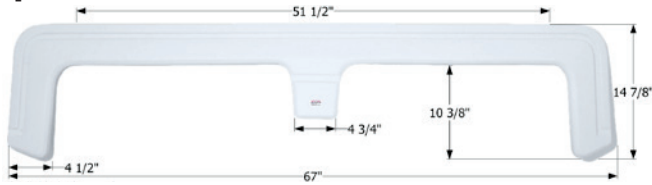

Fits various Triple E brands including: Topaz.
68 1/2" x 14 1/4"

- 12294** Polar White

Triple E Tandem Fender Skirt **FS2606**

Fits various Triple E brands including: Topaz.
67" x 14 7/8"

12606 Polar White