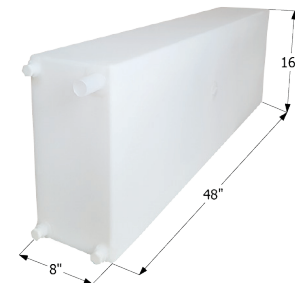

Fresh Water Tank **WT2469**

48" x 16" x 8" - 25 US Gallon Capacity.

- **12503** Tank Only
- **12733** Tank w/ 1/2" FPT (3), 1 1/4" Filler Boss (1)