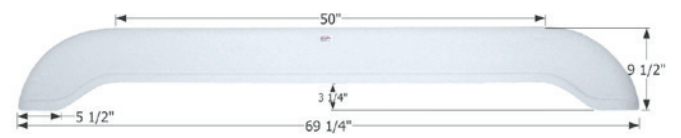

Extreme RV Tandem Fender Skirt **FS2057**

Fits various Extreme RV brands including: Sportsmaster.

The skirt is fastened with a flange on the underside for hidden fastening.

69 1/4" x 9 1/2"

- **12057** Polar White