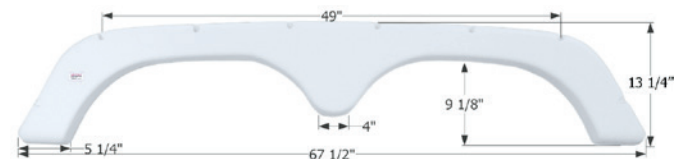

FS1787

Fits various Thor brands including: Vortex. 73 3/4" x 16 1/4"

01787 Polar White

Thor Tandem Fender Skirt

FS1822

Fits various Thor brands including: Dutchmen, AeroLite, Scamper, Kodiak. 67 1/2" x 13 1/4"