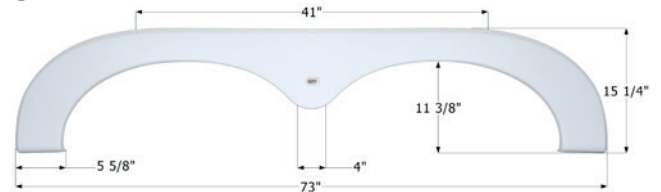

Keystone Tandem Fender Skirt FS1715

Fits various Keystone brands including: Outback, Zeppelin II.
73" x 15 1/4"

- **01715** Polar White
- **01716** Taupe
- **12302** Tan