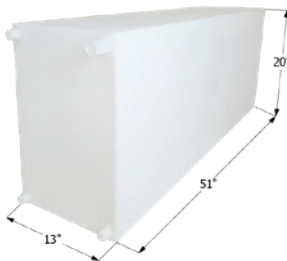

Fresh Water Tank **WT2452**

51" x 20" x 13" - 54 US Gallon Capacity.

12452 Tank Only

12716 Tank w/ 1/2" FPT (3), 1 1/4" Filler Boss (1)