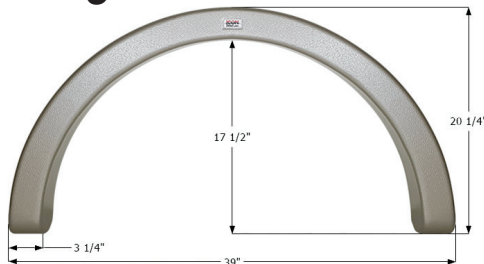

R-Vision Single Fender Skirt FS4179

NEW

Fits various R-Vision brands.
39" x 20 1/4"

14179 Champagne