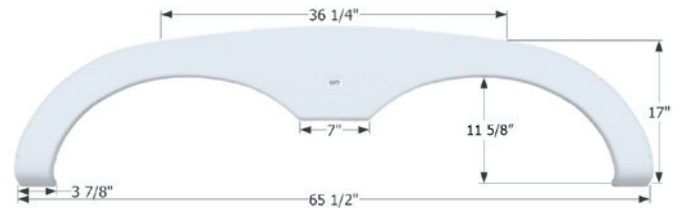

14290 Polar White

Starcraft Tandem Fender Skirt **FS4729**

Fits various Starcraft brands including: Autumn Ridge.
64 3/4" x 5 1/8"

14729 Polar White

Sunline Tandem Fender Skirt **FS1773**

Fits various Sunline brands including: Classic.
65 1/2" x 17"