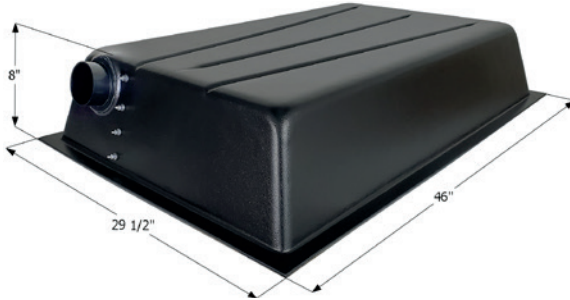

Right End Drain HT640-ED

46" x 29 1/2" x 8" - 33 US Gallon Capacity.

01604 Tank w/ 3" Spigot & Sensors Installed

Vent Cap

Plumbing vent cap made of polypropylene. Overall diameter 5-1/4". Assembled height 3". Fits 1-1/4" to 1-1/2" vent stacks. Base and cap are included together.

12488 White