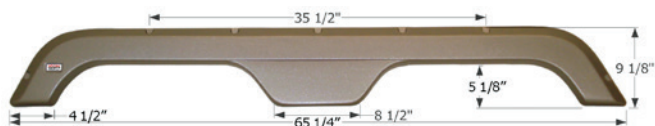

R-Vision Tandem Fender Skirt **FS2132**

Fits various R-Vision brands.
65 1/4" x 9 1/8"

12132 Cloud Silver

12225 Light Grey

12852 Black

14158 Taupe