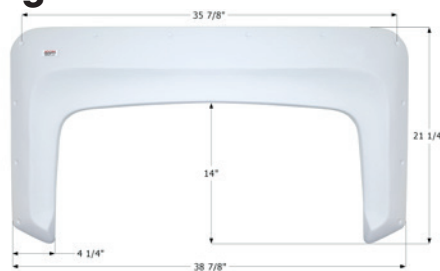

ICON Single Fender Skirt **FS300**

Universal replacement to fit by dimension.

38 7/8" x 21 1/4"

00387 Colonial White

00388 Polar White