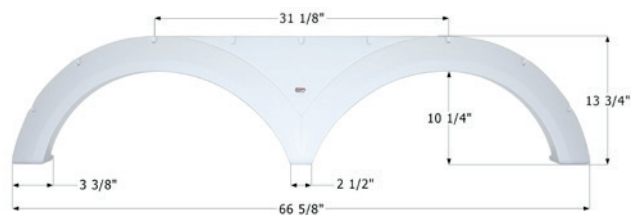

12698 Metallic Grey

Heartland Tandem Fender Skirt **FS2283**

Fits various Heartland brands including: Sundance.
68" x 11 5/8"

12283 Polar White

Heartland Tandem Fender Skirt **FS4072**

Fits various Heartland brands including: Focus.
66 5/8" x 13 3/4"