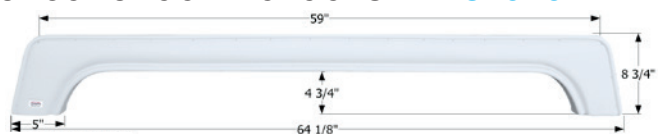

Lance Tandem Fender Skirt **FS2826**

Fits various Lance brands. Also fits various Fleetwood brands including: Pioneer.
64 1/8" x 8 3/4"

12826 Polar White

14285 Black