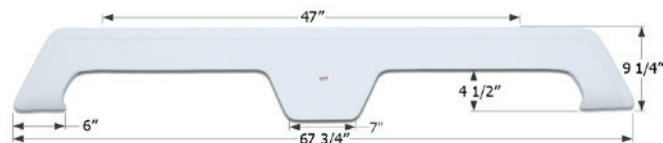

Kustom Koach Tandem Fender Skirt FS1953

Fits various Kustom Koach brands. Also fits various Thor brands including: Crossroads Sunset Trail.
67 3/4" x 9 1/4"

01953 Polar White