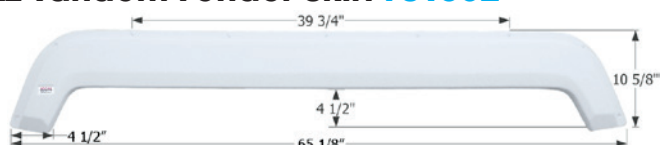

01760 Polar White

01761 Taupe

KZ Tandem Fender Skirt FS1781

Fits various KZ brands including: Sportsmen.
67 7/8" x 13 7/8"

01781 Polar White

KZ Tandem Fender Skirt FS1802

Fits various KZ brands including: Sportsmen.
65 1/8" x 10 5/8"