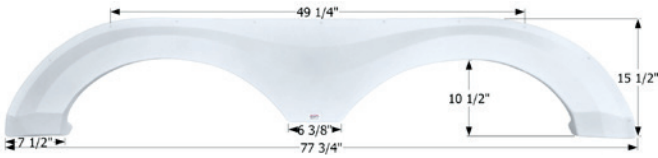

Evergreen Tandem Fender Skirt **FS2694**

Fits various Evergreen RV brands including: Bay Hill. Also fits various Forest River brands including: Viper, Palomino, Columbus and various Grand Design brands including: Reflection.

77 3/4" x 15 1/2"

- **12694** Polar White
- **12707** Black
- **12708** Colonial White
- **14130** Metallic Silver
- **14476** Metallic Olive Grey