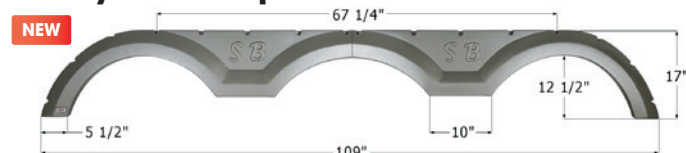

Sunnybrook Triple Fender Skirt **FS4150**

Fits various Sunnybrook brands.
109" x 17"

14150 Metallic Grey