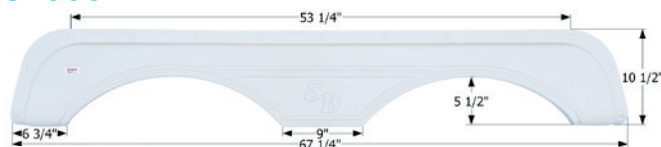

Sunnybrook Tandem Fender Skirt

FS2664

Fits various Sunnybrook & Winnebago brands. Sunnybrook part number is FD263. 66" x 12 1/4"

- 12664** Polar White

Sunnybrook Tandem Fender Skirt

FS2665

Fits various Sunnybrook & Winnebago brands. Sunnybrook part number is FD105 (embossed on the backside). 67 1/4" x 10 1/2"