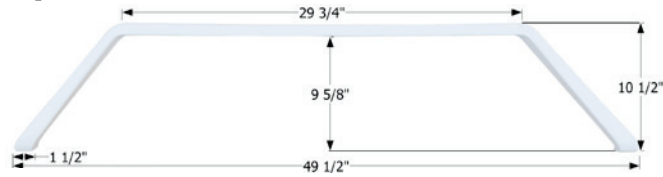

12640 Polar White

Jayco Tandem Fender Skirt **FS4255**

NEW

Fits various Jayco brands including: Eagle. 69 1/2" x 12 3/4"

14255 Black

14349 Polar White

Jayco Tandem Fender Skirt **FS2787**

Fits various Jayco brands. Jayco part number is 0167721 and it has a Supplier part number of 150-542, 150-452.