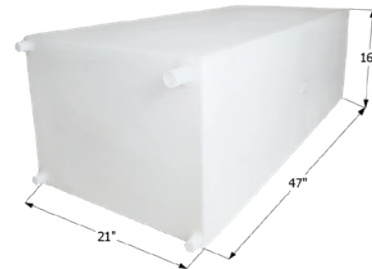

Fresh Water Tank **WT2456**

47" x 21" x 16" - 63 US Gallon Capacity.

12456 Tank Only

12720 Tank w/ 1/2" FPT (3), 1 1/4" Filler Boss (1)