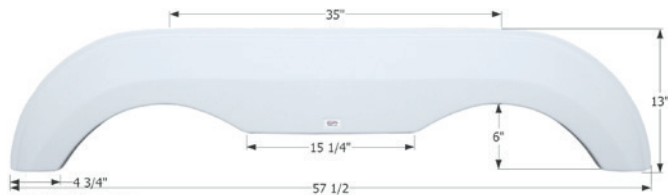

Award Tandem Fender Skirt **FS2325**

Fits various Award brands.
57 1/2" x 13"

- **12325** Polar White