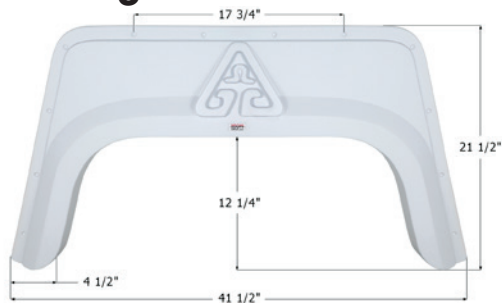

Glendale Single Fender Skirt **FS4416**

NEW

Fits various Glendale brands.
41 1/2" x 21 1/2"

14416 Polar White