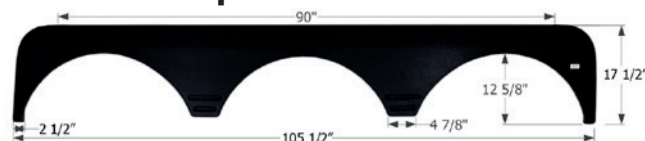

Gulf Stream Triple Fender Skirt **FS1821**

Fits various Gulfstream brands including: Enduramax Wide Open.
105 1/2" x 17 1/2"

01821 Black

14750 Polar White