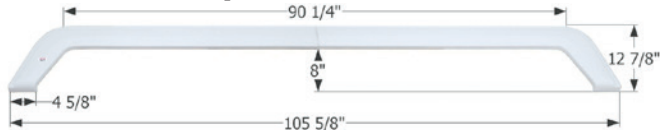

Forest River Triple Fender Skirt **FS1707**

Fits various Forest River brands, including: Sandpiper Sport.
105 5/8" x 12 7/8"

01707 Polar White