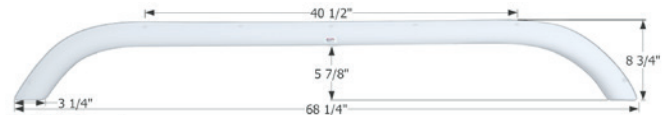

Forest River Tandem Fender Skirt FS2316

Fits various Forest River brands including: Wildwood.

68 1/4" x 8 3/4"

12316 Polar White