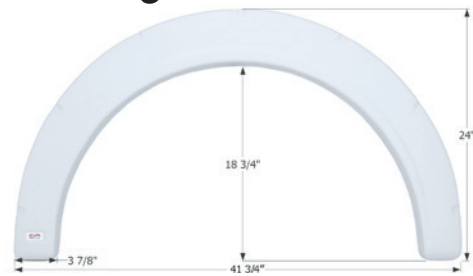

Fleetwood Single Fender Skirt **FS1916**

Fits various Fleetwood brands including: Flair.
41 3/4" x 24"

01916 Polar White