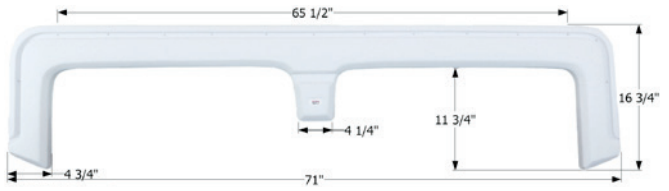

Coachmen Tandem Fender Skirt **FS2321**

Fits various Coachmen brands.
71" x 16 3/4"

- **12321** Polar White