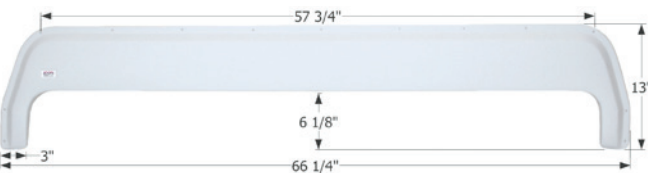

Forest River Tandem Fender Skirt FS2173

Fits various Forest River brands including: Rockwood Roo.

66 1/4" x 13"

12173 Polar White