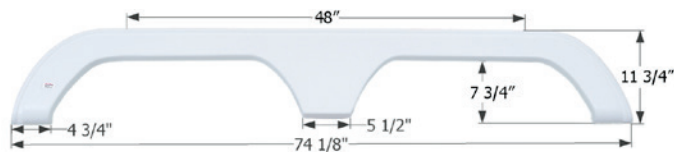

Thor Tandem Fender Skirt **FS789**

Fits various Thor brands including: Signature, Jazz, Summit, Sonoma, Tahoe, Vortex, Wave, Dutchmen.
74 1/8" x 11 3/4"

- **01688** Polar White
- **01689** Taupe
- **01719** Champagne