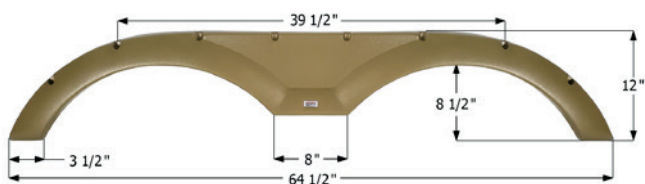

Forest River Tandem Fender Skirt **FS2774**

Fits various Forest River brands including: XLR Nitro.
74" x 12"

12774 Black

Forest River Tandem Fender Skirt **FS2779**

Fits various Forest River brands including: Flagstaff.
64 1/2" x 12"