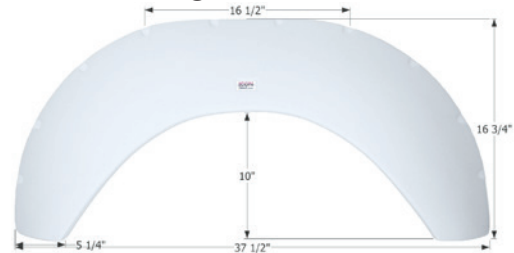

01912 Polar White

R-Vision Single Fender Skirt FS4179

NEW

Fits various R-Vision brands.
39" x 20 1/4"

14179 Champagne

Sunline Que Single Fender Skirt FS1932

Fits various Sunline brands including: Que.
37 1/2" x 16 3/4"