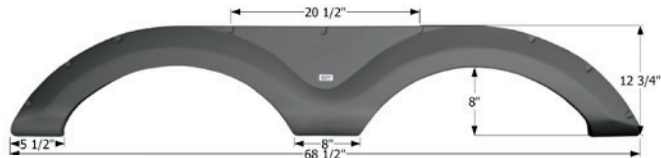

Cruiser Tandem Fender Skirt FS2699

Fits various Cruiser brands including: Viewfinder.
68 1/2" x 12 3/4"

- **12699** Grey