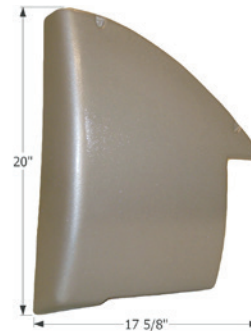

Forest River Surveyor Corner Cap

Fits various Forest River Surveyor models.
17 5/8" x 4 1/2" x 20"

12183   **Left Side**   **Metallic Silver**

12184   **Right Side**   **Metallic Silver**