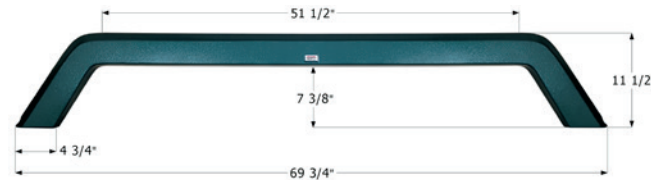

Thor Tandem Fender Skirt **FS2914**

Fits various Thor brands including: Kodiak Skamper.
69 3/4" x 11 1/2"

12914 Metallic Emerald