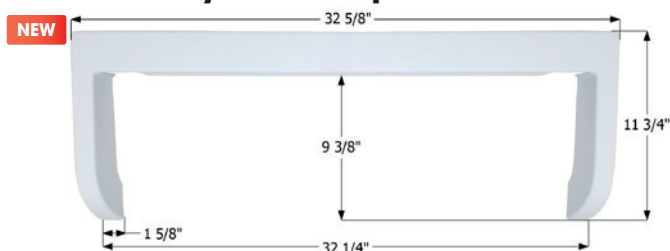

Sunline Entry Door Step Trim

Fits various Sunline brands including: Solaris SR.

32 5/8" x 11 3/4"

14287 Polar White