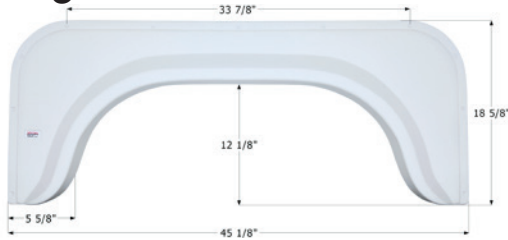

- 00397** Colonial White
- 00398** Polar White

ICON Single Fender Skirt **FS380**

Universal replacement to fit by dimension.
34 1/4" x 18"

- 00405** Colonial White
- 00406** Polar White

ICON Single Fender Skirt **FS350**