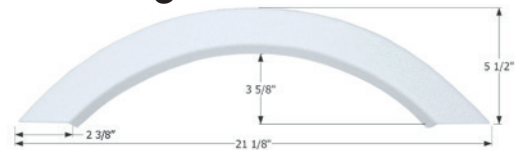

Dutchmen Single Fender Skirt **FS2036**

Fits various Dutchmen brands including: Voyager.
21 1/8" x 5 1/2"

12036 Polar White