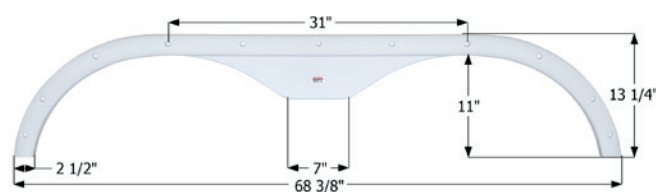

Travelaire Tandem Fender Skirt **FS211**

Fits various Travelaire brands including: Rustler, Westwind. Also fits various Kustom Koach brands.
68 3/8" x 13 1/4"

- **01237** Polar White
- **01343** Black