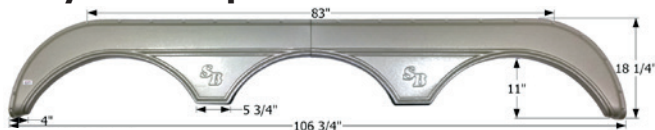

Sunnybrook Triple Fender Skirt **FS2344**

Fits various Sunnybrook brands including: Mobile Scout Titan.
106 3/4" x 18 1/4"

12344 Champagne

Sunnybrook Triple Fender Skirt **FS2658**

Fits various Sunnybrook brands. Slide out split is molded into the part. 1/4" Slide Gap included in the "F" dimension. Individual pieces are 21 3/8" & 85 1/8". Sunnybrook part number is FT128 for the main portion and FT132RHCH is on the left piece.
106 3/4" x 17 1/2"