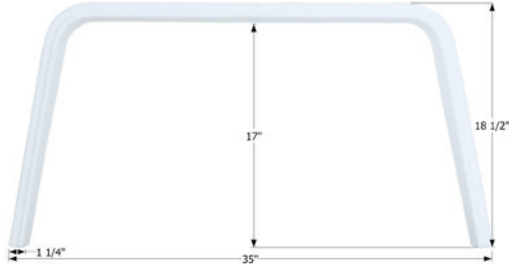

Fits various Coachmen brands including: Mirada.
41 1/4" x 26 3/4"

12311 Polar White

Coachmen Single Fender Skirt **FS2391**

Fits various Coachmen brands including: Frelander.
35" x 18 1/2"

12391 Polar White