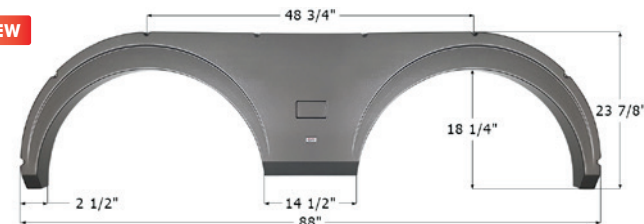

Fits various Fleetwood brands including: Wilderness.
64" x 9 1/2"

01536 Grey

01537 Taupe

01538 Polar White

Fleetwood Tandem Fender Skirt **FS4441**

NEW

Fits various Fleetwood brands including: Pace Arrow.
88" x 23 7/8"