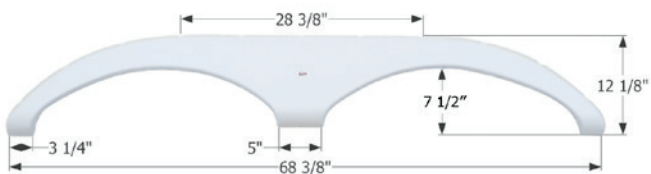

Gulf Stream Tandem Fender Skirt **FS1703**

Fits various Gulfstream brands including: Mako, Gulfbreeze.
68 3/8" x 12 1/8"

- **01703** Polar White
- **12582** Olive Grey