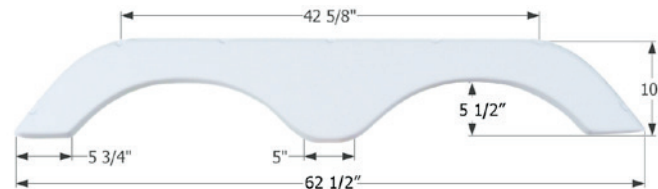

Fits various R-Vision brands including: Trail-Lite.
71" x 9 1/2"

14264 Purple Red

14870 Champagne

R-Vision Tandem Fender Skirt **FS2411**

Fits various R-Vision brands.
73" x 14 1/8"

12411 Black

R-Vision Tandem Fender Skirt **FS765**