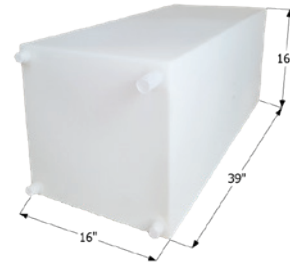

Fresh Water Tank WT2461

39" x 16" x 16" - 40 US Gallon Capacity.

1. ---
2. **12495** Tank Only

   - **12725** Tank w/ 1/2" FPT (3), 1 1/4" Filler Boss (1)