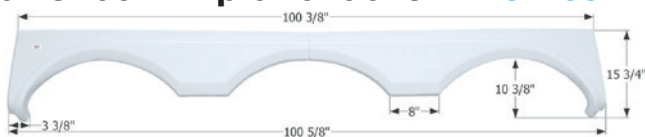

Grand Design Triple Fender Skirt **FS4675**

Fits various brands of Grand Design brands including: Momentum 376TH
115 1/4" x 16 1/4"

14675 Black

Gulf Stream Triple Fender Skirt **FS1753**

Fits various Gulfstream brands including: Yellowstone.
100 5/8" x 15 3/4"