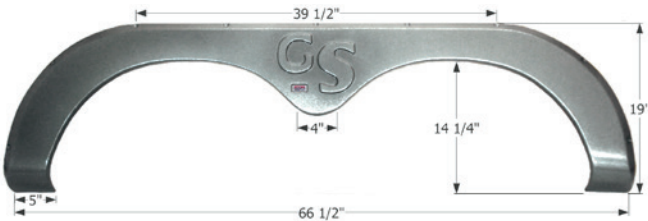

Forest River Tandem Fender Skirt FS2143

Fits various Forest River brands including: Grand Surveyor.

66 1/2" x 19"

12143 Metallic Grey