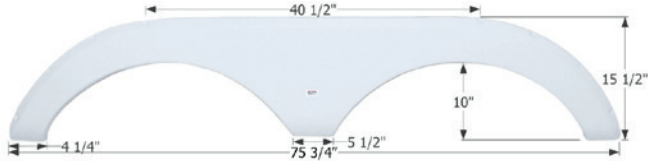

Carriage Tandem Fender Skirt **FS1950**

Fits various Carriage brands including: Cameo, Cabo, Royal, Carri-lite.
75 3/4" x 15 1/2"

- **01950** Polar White
- **01951** Metallic Grey