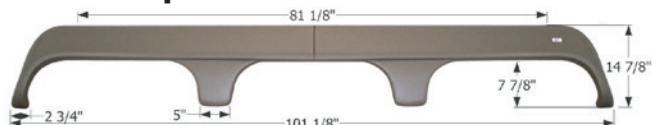

Monaco Triple Fender Skirt **FS2090**

Fits various Monaco & Holiday Rambler brands including: Next Level.

101 1/8" x 14 7/8"

12090 Taupe

12168 Light Grey

14659 Polar White