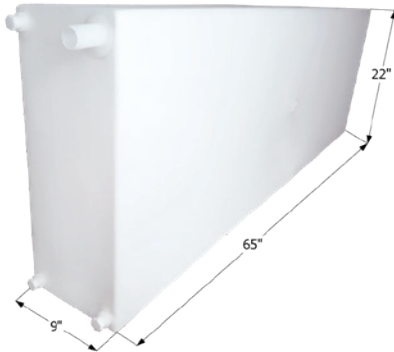

Fresh Water Tank WT2458

65" x 22" x 9" - 51 US Gallon Capacity.

1. ---
2. **12458** Tank Only

   - **12722** Tank w/ 1/2" FPT (3), 1 1/4" Filler Boss (1)