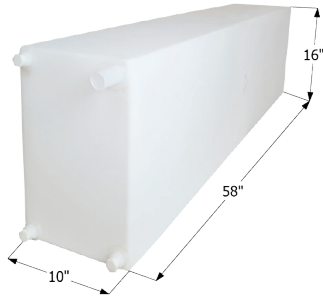

Fresh Water Tank WT2457

58" x 16" x 10" - 38 US Gallon Capacity.

1. ---
2. **12457** Tank Only

   - **12721** Tank w/ 1/2" FPT (3), 1 1/4" Filler Boss (1)