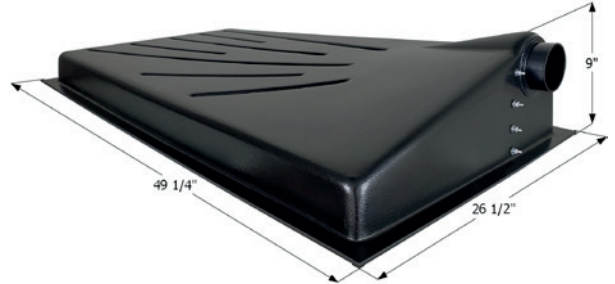

Left End Drain **HT610-ED**

49 1/4" x 26 1/2" x 9" - 29 US Gallon Capacity.

01588 Tank w/ 3" Spigot & Sensors Installed