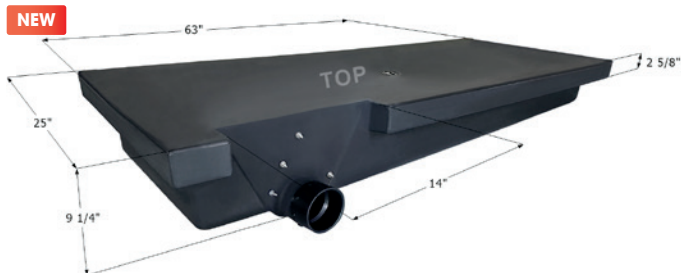

Left Side Drain H3595LH 14" Gap

63" x 25" x 9 1/4" - 39 US Gallon Capacity.

14201 0225224 from Amerikart