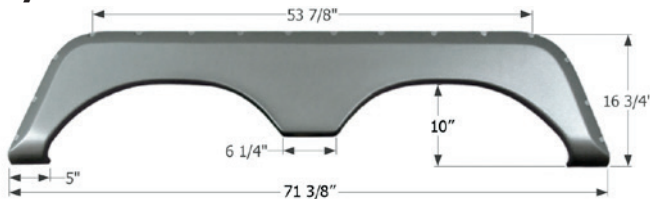

Jayco Tandem Fender Skirt FS771

Fits various Jayco brands including: Eagle, Jay Flight, Jay Flight G2, Jay Flight Bungalow, Qwest, Octane ZX, Recon ZX, Designer.
71 3/8" x 16 3/4"

- **01625** Metallic Grey
- **01642** Polar White
- **01674** Taupe