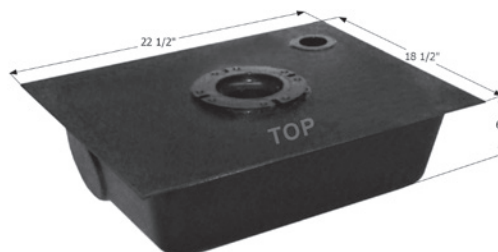

22 1/2" x 18 1/2" x 6" - 8 US Gallon Capacity.

00437 Tank w/ 3" Threaded, 1 1/2" Slip, & 7" OD Toilet Flange

All holding tanks are shown upside down, unless otherwise noted.

Center End Drain HT105-ED

Each configuration has detailed diagrams. To see configurations go to: www.icondirect.com/ht105-ed/
 35 1/2" x 18" x 6" - 9 US Gallon Capacity.*