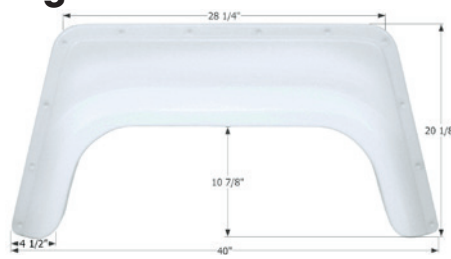

ICON Single Fender Skirt **FS302**

Universal replacement to fit by dimension. 40" x 20 1/8"

00526 Polar White