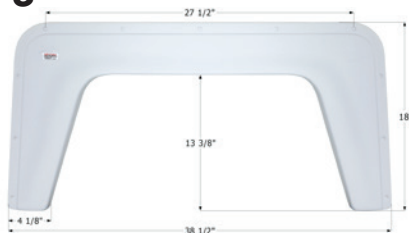

ICON Single Fender Skirt **FS377**

Universal replacement to fit by dimension.
38 1/2" x 18"

- **00403** Colonial White
- **00404** Polar White