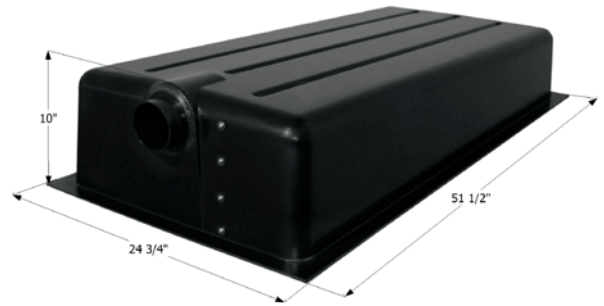

Center End Drain **HT339-ED**

51 1/2" x 24 3/4" x 10" - 37 1/2 US Gallon Capacity.

12429 Tank w/ 3" Spigot & Sensors Installed