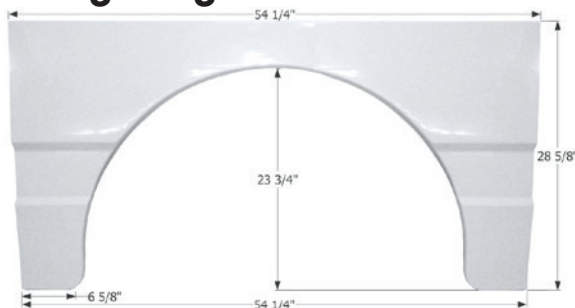

Winnebago Single Fender Skirt **FS1946**

Fits various Winnebago brands including: Luxor.
54 1/4" x 28 5/8"

01946 Polar White (Unpainted)

Triple E Single Fender Skirt **FS2342**

Fits various Triple E brands including: Regency.
39 1/2" x 18 1/2"